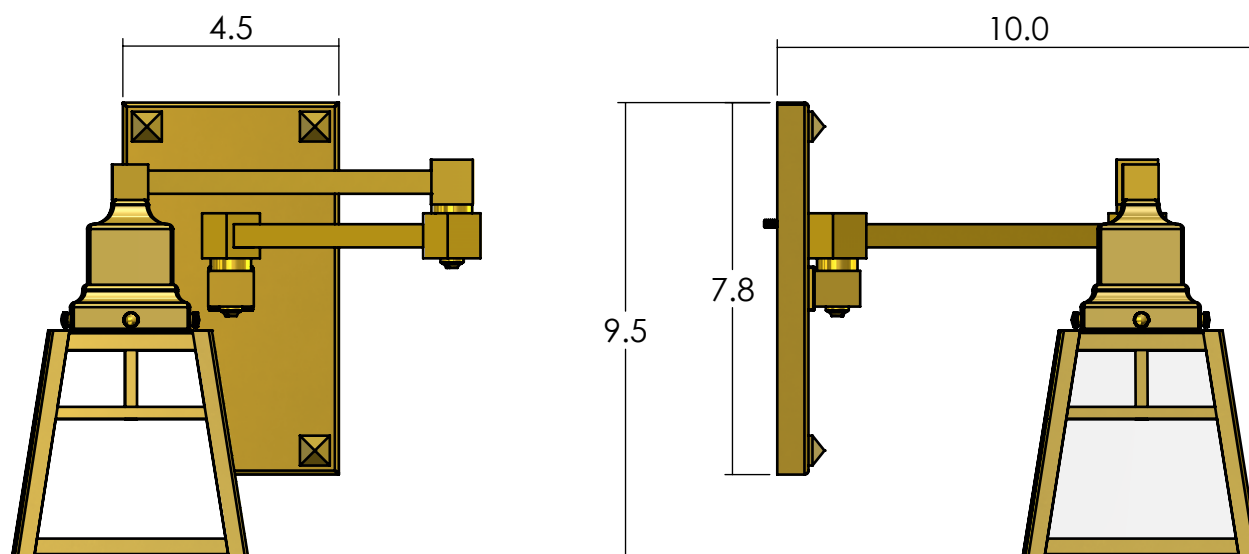

X-GR-107-B1

Family: Highland Park

Fixture: Sconce

Mount: Wall

Max per Socket: 150 Watts

Sockets: 1-Medium Base screw in

Durably constructed of solid brass in your choice of metal finish.

Made in USA by Brass Light Gallery.