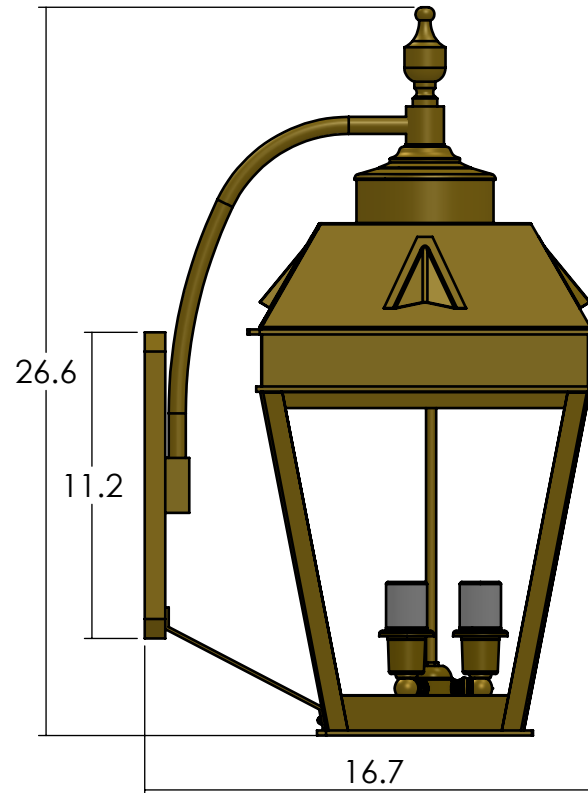

X-EX-5413-A12

Family: Georgian Lantern

Fixture: Curved Arm Wall
Sconce Light

Max per Socket: 100 Watts

Sockets: 3-Medium Base screw
in

Lantern Width: 13 inch

Durably constructed of solid
brass in your choice of metal
finish.