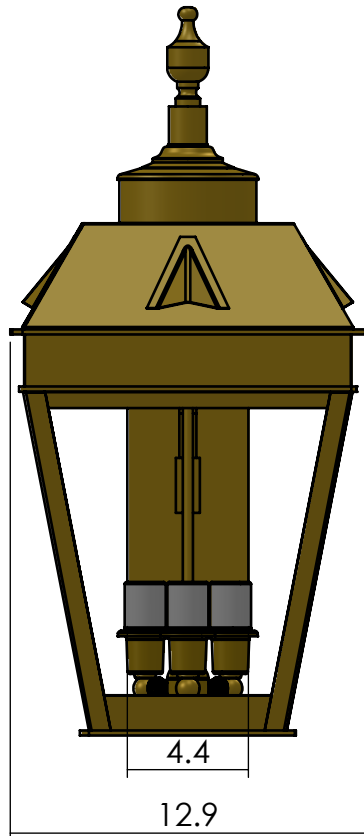

X-EX-5413-A12

Family: Georgian Lantern

Fixture: Curved Arm Wall
Sconce Light

Max per Socket: 100 Watts

Sockets: 3-Medium Base screw
in

Lantern Width: 13 inch

Durably constructed of solid
brass in your choice of metal
finish.