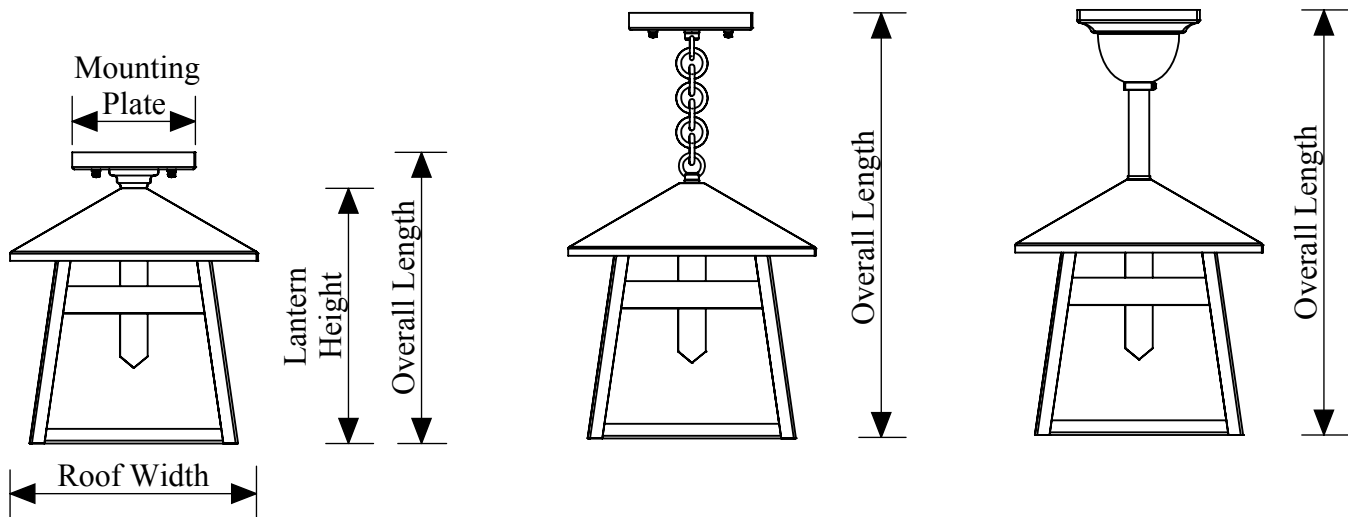

ROOF WIDTH	LANTERN HEIGHT	OVERALL LENGTH	MINIMUM LENGTH	MOUNTING PLATE	OPTIONAL BOTTOM PANEL AVAILABLE	WEIGHT	MAX WATTAGE
Flush Ceiling Mount									
	PA-6407-A17	7	6-1/2	8	8	4-1/2 sq	Y	call	1/150
	PA-6409-A17	9	9-1/2	11	11	4-1/2 sq	Y	call	1/150
	PA-6411-A17	11	11-3/4	13	13	5-1/4 sq	Y	call	1/150
Chain Mount									
	PA-6407-A18	7	6-1/2	S	11	4-1/2 sq	Y	call	1/150
	PA-6409-A18	9	9-1/2	P	14	4-1/2 sq	Y	call	1/150
	PA-6411-A18	11	11-3/4	E	16	5-1/4 sq	Y	call	1/150
	PA-6413-A18	13	13	C	18	5-1/4 sq	Y	call	1/150
	PA-6415-A18	15	15	I	20	6-1/2 sq	Y	call	1/150
	PA-6418-A18	18	18-1/4	F	23	6-1/2 sq	Y	call	call
Stem Mount									
	PA-6407-A19	7	6-1/2	S	11	4-1/2 sq	Y	call	1/150
	PA-6409-A19	9	9-1/2	P	14	4-1/2 sq	Y	call	1/150
	PA-6411-A19	11	11-3/4	E	19	5-1/2 sq	Y	call	1/150
	PA-6413-A19	13	13	C	20	5-1/2 sq	Y	call	1/150
	PA-6415-A19	15	15	I	22	5-1/2 sq	Y	call	1/150
	PA-6418-A19	18	18-1/4	F	25	5-1/2 sq	Y	call	call

Measurements in inches

Made in USA.....U.L. Listed - Wet Location.....Solid Brass