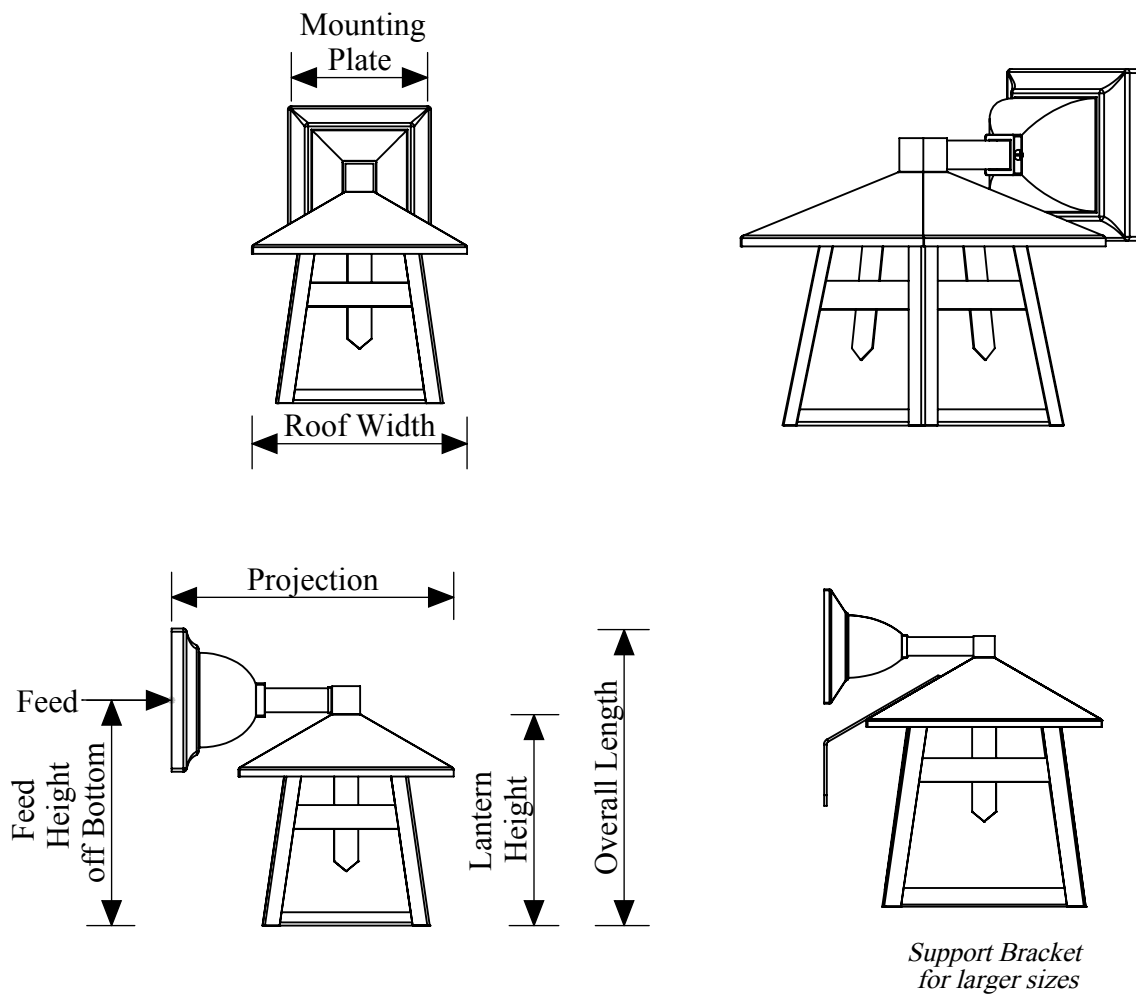

Straight Arm Wall Mount		ROOF WIDTH	LANTERN HEIGHT	OVERALL HEIGHT	PROJECTION	SUPPORT BRACKET	MOUNTING PLATE	FEED	OPTIONAL BOTTOM PANEL AVAILABLE	WEIGHT	MAX WATTAGE
	PA-6407-A10	7	6-1/2	9-1/4	9	N	4-1/2 sq	call	Y	5 lbs	1/150
	PA-6409-A10	9	9-1/2	12-1/4	11	N	4-1/2 sq	call	Y	call	1/150
	PA-6411-A10	11	11-3/4	15	13	Y	5-1/2 sq	call	Y	call	1/150
	PA-6413-A10	13	13	16-1/4	16	Y	5-1/2 sq	call	Y	call	1/150
	PA-6415-A10	15	15	18-1/4	17	Y	5-1/2 sq	call	Y	call	1/150

Measurements in inches

Made in USA.....U.L. Listed - Wet Location.....Solid Brass