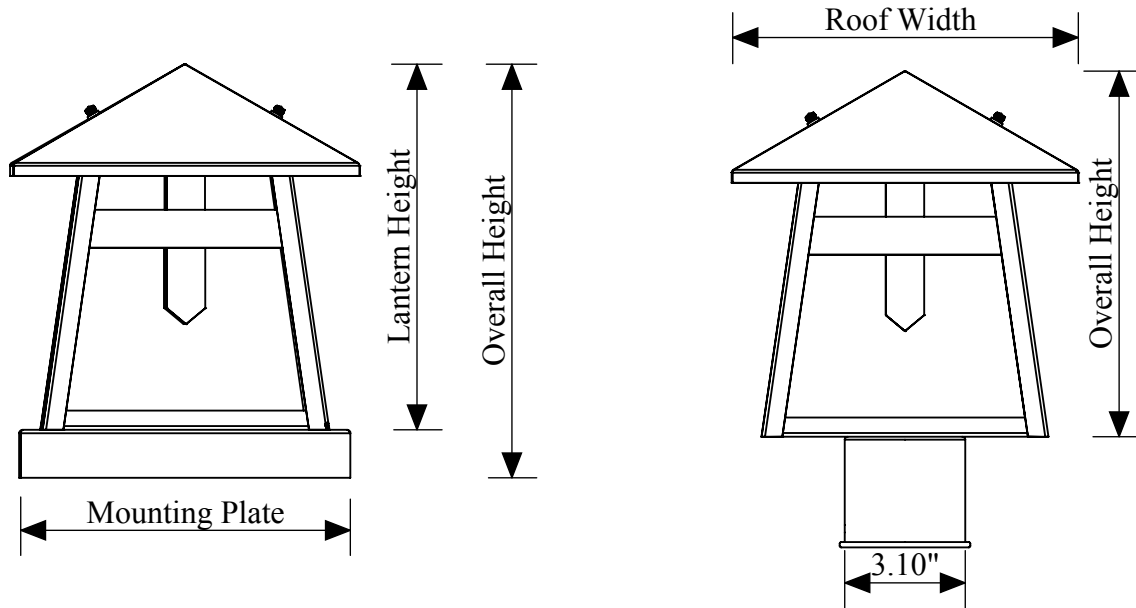

ROOF WIDTH	LANTERN HEIGHT	OVERALL HEIGHT	MOUNTING PLATE	OPTIONAL PER MOUNT AVAILABLE	WEIGHT	MAX WATTAGE
Post Mount								
	PA-6407-A22	7	6-1/2	6-1/2	N/A	Y	call	1/150
	PA-6409-A22	9	9-1/2	9-1/2	N/A	Y	call	1/150
	PA-6411-A22	11	11-3/4	11-3/4	N/A	N	call	1/150
	PA-6413-A22	13	13	13	N/A	N	call	1/150
Column Mount								
	PA-6407-A23	7	6-1/2	7-1/4	6 sq	N	call	1/150
	PA-6409-A23	9	9-1/2	10-3/4	8-3/4 sq	N	call	1/150
	PA-6411-A23	11	11-3/4	13	10-3/4 sq	N	call	1/150
	PA-6413-A23	13	13	14-1/2	12-1/2 sq	N	call	1/150
	PA-6415-A23	15	15	16-3/4	14-1/2 sq	N	call	1/150
	PA-6418-A23	18	18-1/4	20-1/4	17-1/2 sq	N	call	call

Measurements in inches

Fits standard 3" dia. round post. Post not included.

Made in USA.....U.L. Listed - Wet Location.....Solid Brass