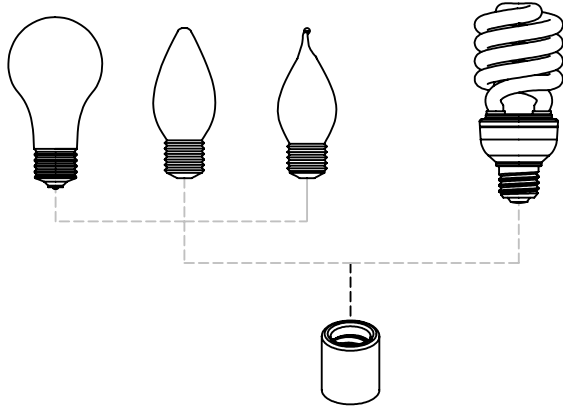

## Socket Type

---

### MEDIUM BASE SCREW IN

---

Incandescent

Compact Fluorescent

Porcelain Socket (included)