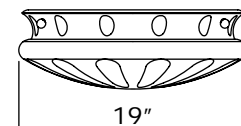

Ornate Multi-Stem

Chain Mount -
New Designs
Available

Cable mount
versions also
available.

SIZES

12"

16"

19"

Matching alabaster sconces also [online](#).