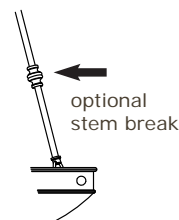

FINISHES

Antique Copper	Distressed Brass
Antique Nickel	Polished Brass
Architectural Bronze	Polished Nickel
Architectural Iron	Satin Ant. Brass
Black	Unlacq. Pol. Brass
Brushed Brass	Verdigris Patina
Brushed Nickel	Vintage Nickel