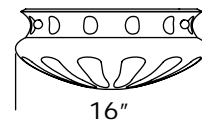

Ornate Multi-Stem

Chain Mount -
New Designs
Available

Cable mount
versions also
available.

SIZES

12"

16"

19"

Matching alabaster sconces also [online](#).