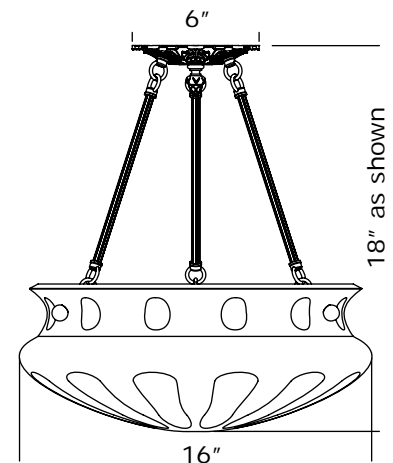

Specify overall length. Minimum overall length 12".

UL listed dry location.

Durably constructed of solid brass and real alabaster stone.

Made in USA by Brass Light Gallery.

PANTHEON™ ALABASTER PENDANT

19" DIAM, MULTI-STEM