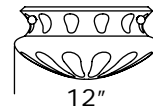

Ornate Multi-Stem

Chain Mount -
New Designs
Available

Cable mount
versions also
available.

SIZES

12"

16"

19"

Matching alabaster sconces also [online](#).