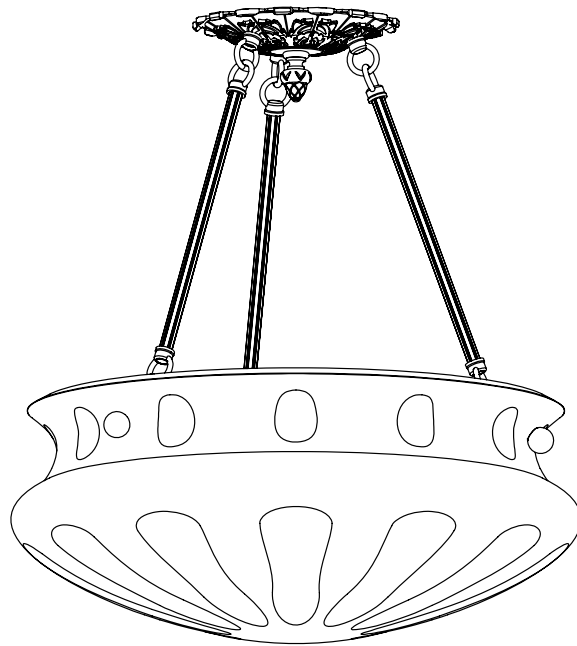

PANTHEON™ ALABASTER PENDANT

16" DIAM, ORNATE MULTI-STEM

brasslightgallery.com 800-243-9595 sales@brasslight.com

Pantheon Alabaster v1.2 page 6