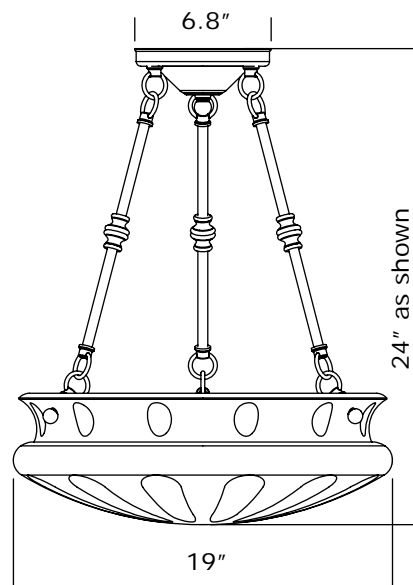

Specify overall length. Minimum overall length 12".

UL listed dry location.

Durably constructed of solid brass and real alabaster stone.

Made in USA by Brass Light Gallery.

PANTHEON™ ALABASTER PENDANT

16" DIAM, ORNATE MULTI-STEM

Specify overall length. Minimum overall length 12".

UL listed dry location.

Durably constructed of solid brass and real alabaster stone.

Made in USA by Brass Light Gallery.

PANTHEON™ ALABASTER PENDANT

19" DIAM, MULTI-STEM

Specify overall length. Minimum overall length 12".

UL listed dry location.

Durably constructed of solid brass and real alabaster stone.

Made in USA by Brass Light Gallery.

PANTHEON™ ALABASTER PENDANT

19" DIAM, ORNATE MULTI-STEM

Specify overall length. Minimum overall length 12".

UL listed dry location.

Durably constructed of solid brass and real alabaster stone.

Made in USA by Brass Light Gallery.

BRASS LIGHT GALLERY
• MILWAUKEE •