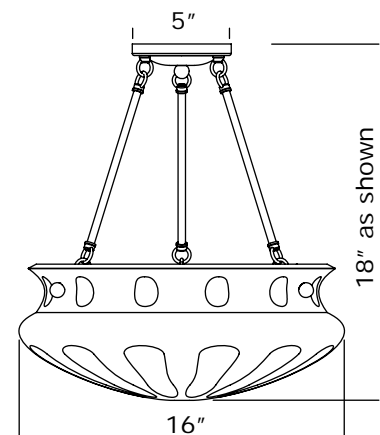

AL-2216-AA

Candelabra base screw-in sockets (3) each accept 60 W max incandescent, compact fluorescent, or LED.

GU24 base bi-pin socket available. 277V 4 pin socket alternative, inquire.

Center mount to junction box.

Specify overall length. Minimum overall length 12".

UL listed dry location.

Durably constructed of solid brass and real alabaster stone.

Made in USA by Brass Light Gallery.

PANTHEON™ ALABASTER PENDANT

16" DIAM, ORNATE MULTI-STEM