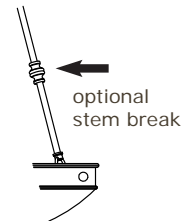

FINISHES

Antique Copper	Distressed Brass
Antique Nickel	Polished Brass
Architectural Bronze	Polished Nickel
Architectural Iron	Satin Ant. Brass
Black	Unlacq. Pol. Brass
Brushed Brass	Verdigris Patina
Brushed Nickel	Vintage Nickel