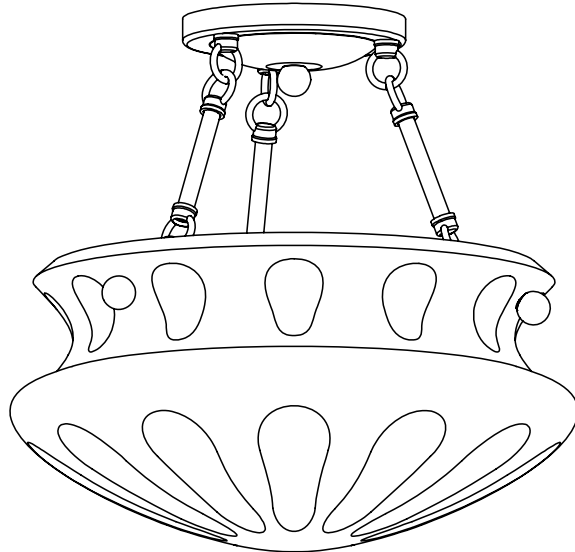

PANTHEON™ ALABASTER PENDANT

12" DIAM, MULTI-STEM

brasslightgallery.com 800-243-9595 sales@brasslight.com

Pantheon Alabaster v1.2 page 3