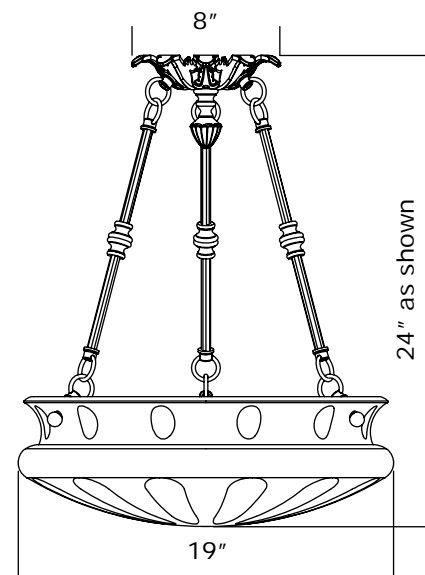

Specify overall length. Minimum overall length 11".

UL listed dry location.

Durably constructed of solid brass and real alabaster stone.

Made in USA by Brass Light Gallery.

PANTHEON™ ALABASTER PENDANT

12" Wide, Ornate Multi-Stem

Specify overall length. Minimum overall length 12".

UL listed dry location.

Durably constructed of solid brass and real alabaster stone.

Made in USA by Brass Light Gallery.

PANTHEON™ ALABASTER PENDANT

19" DIAM, MULTI-STEM

Specify overall length. Minimum overall length 12".

UL listed dry location.

Durably constructed of solid brass and real alabaster stone.

Made in USA by Brass Light Gallery.

PANTHEON™ ALABASTER PENDANT

19" DIAM, ORNATE MULTI-STEM

Specify overall length. Minimum overall length 12".

UL listed dry location.

Durably constructed of solid brass and real alabaster stone.

Made in USA by Brass Light Gallery.

BRASS LIGHT GALLERY
• MILWAUKEE •