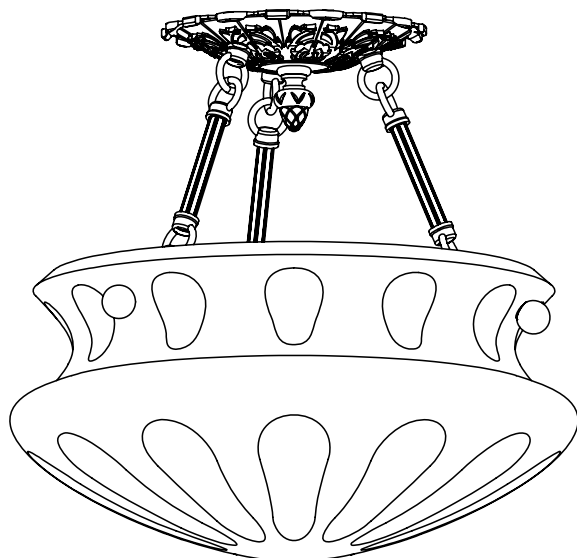

PANTHEON™ ALABASTER PENDANT

12" Wide, Ornate Multi-Stem

brasslightgallery.com 800-243-9595 sales@brasslight.com

Pantheon Alabaster v1.2 page 4