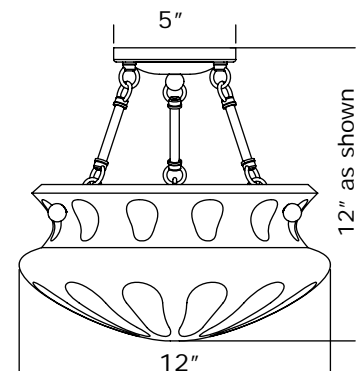

AL-2212-AA

Candelabra base screw-in sockets (3) each accept 40 W max incandescent, compact fluorescent, or LED.

GU24 base bi-pin socket available. 277V 4 pin socket alternative, inquire.

Center mount to junction box.

Specify overall length. Minimum overall length 11".

UL listed dry location.

Durably constructed of solid brass and real alabaster stone.

Made in USA by Brass Light Gallery.

PANTHEON™ ALABASTER PENDANT

12" Wide, Ornate Multi-Stem