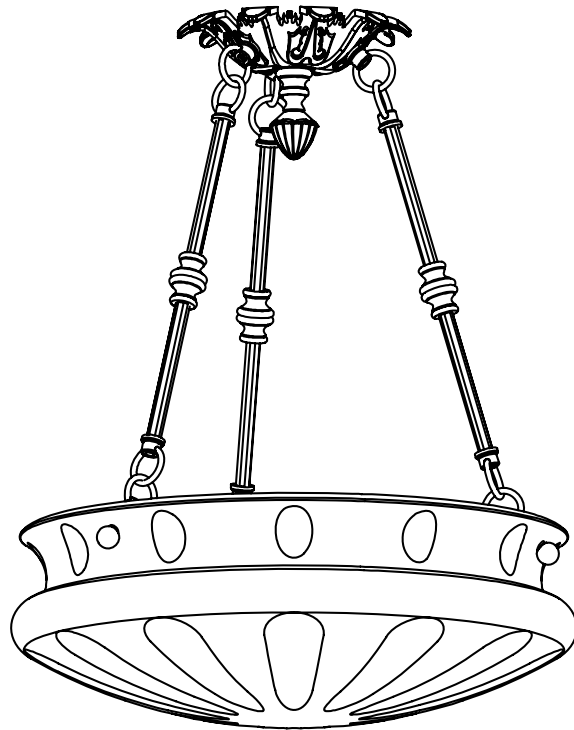

PANTHEON™ ALABASTER PENDANT

19" DIAM, ORNATE MULTI-STEM

brasslightgallery.com 800-243-9595 sales@brasslight.com

Pantheon Alabaster v1.2 page 8

**NEW
CLASSICS™**
Handmade in USA

FINISHES

Antique Copper	Distressed Brass
Antique Nickel	Polished Brass
Architectural Bronze	Polished Nickel
Architectural Iron	Satin Ant. Brass
Black	Unlacq. Pol. Brass
Brushed Brass	Verdigris Patina
Brushed Nickel	Vintage Nickel

AL-2219-AF

Medium base screw-in sockets (3) each accept 75 W max incandescent, compact fluorescent, or LED.

GU24 base bi-pin socket available. 277V 4 pin socket alternative, inquire.

Center mount to junction box.

Specify overall length. Minimum overall length 12".

UL listed dry location.

Durably constructed of solid brass and real alabaster stone.

Made in USA by Brass Light Gallery.