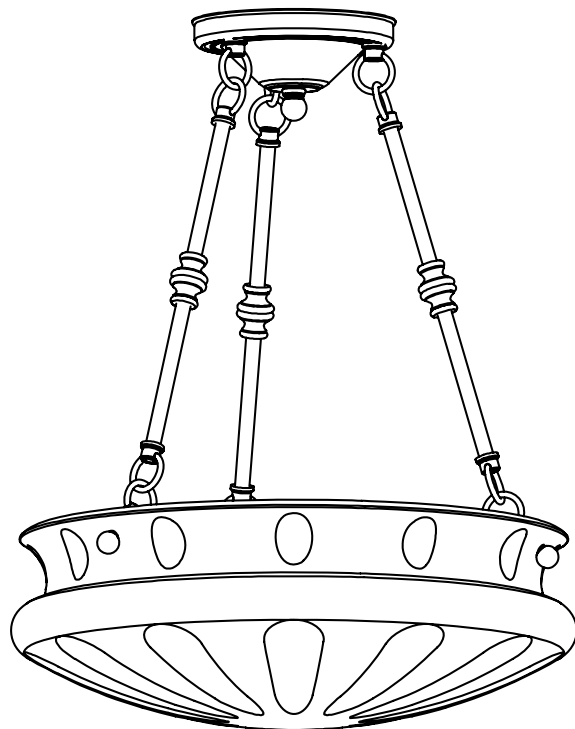

PANTHEON™ ALABASTER PENDANT

19" DIAM, MULTI-STEM

brasslightgallery.com 800-243-9595 sales@brasslight.com

Pantheon Alabaster v1.2 page 7