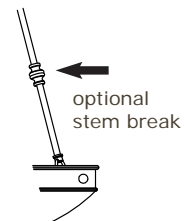

FINISHES

Antique Copper	Distressed Brass
Antique Nickel	Polished Brass
Architectural Bronze	Polished Nickel
Architectural Iron	Satin Ant. Brass
Black	Unlacq. Pol. Brass
Brushed Brass	Verdigris Patina
Brushed Nickel	Vintage Nickel