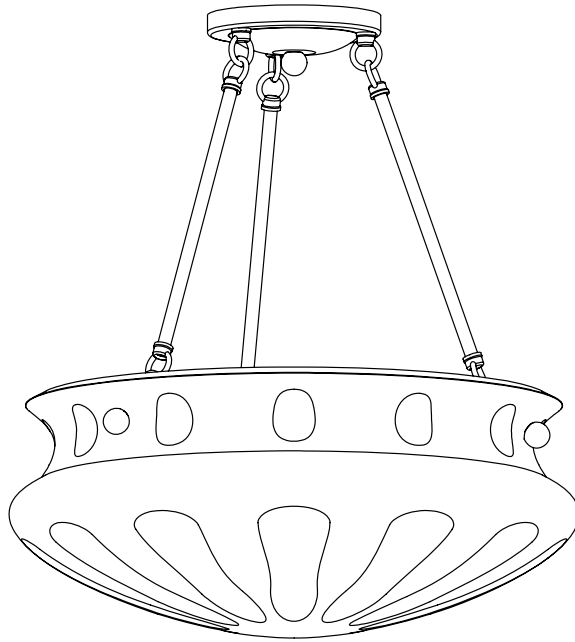

PANTHEON™ ALABASTER PENDANT

16" DIAM, MULTI-STEM

brasslightgallery.com 800-243-9595 sales@brasslight.com

Pantheon Alabaster v1.2 page 5