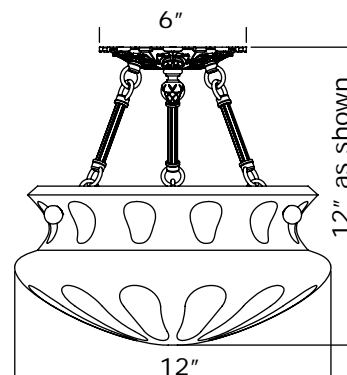

AL-2212-AF

Candelabra base screw-in sockets (3) each accept 40 W max incandescent, compact fluorescent, or LED.

GU24 base bi-pin socket available. 277V 4 pin socket alternative, inquire.

Center mount to junction box.

Specify overall length. Minimum overall length 11".

UL listed dry location.

Durably constructed of solid brass and real alabaster stone.

Made in USA by Brass Light Gallery.

PANTHEON™ ALABASTER PENDANT

16" DIAM, MULTI-STEM