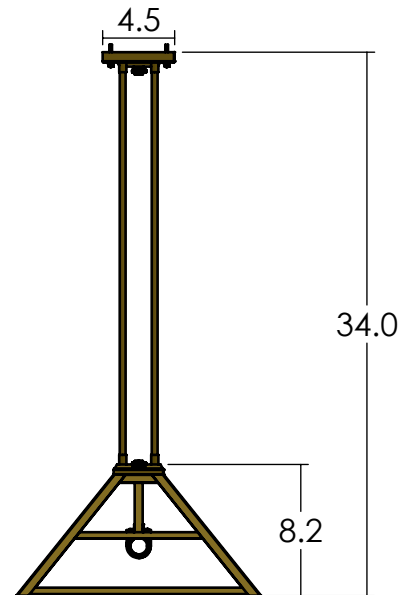

PA-8336-A25

Family: Cumberland Lantern

Fixture: Chandelier

Mount: Ceiling

Max per Socket: 75 Watts

Sockets: 4-Medium Base screw in

Lantern Width: 36 inch

Durably constructed of solid brass in your choice of metal finish.