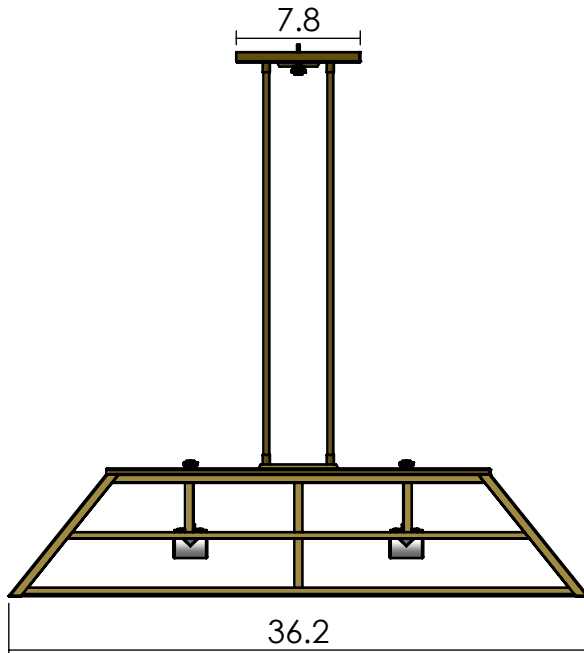

PA-8336-A25

Family: Cumberland Lantern

Fixture: Chandelier

Mount: Ceiling

Max per Socket: 75 Watts

Sockets: 4-Medium Base screw in

Lantern Width: 36 inch

Durably constructed of solid brass in your choice of metal finish.