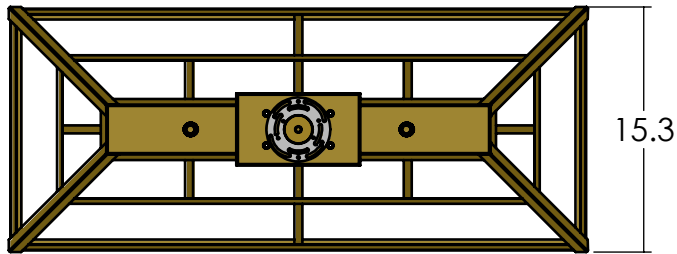

PA-8336-A25

Family: Cumberland Lantern

Fixture: Chandelier

Mount: Ceiling

Max per Socket: 75 Watts

Sockets: 4-Medium Base screw in

Lantern Width: 36 inch

Durably constructed of solid brass in your choice of metal finish.