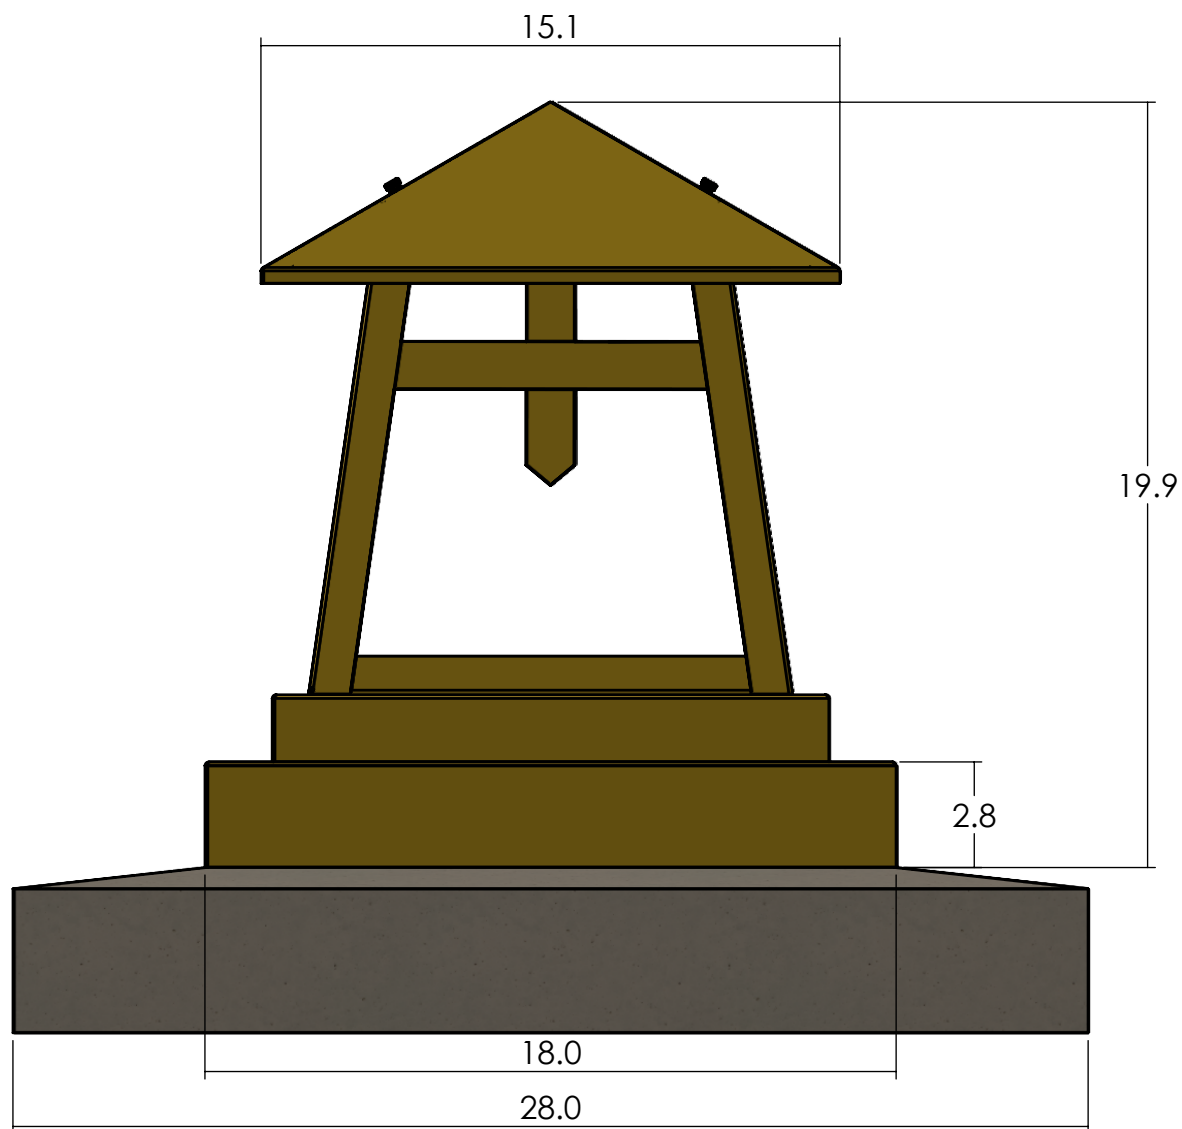

PA-6415-A23

Family: Stamford Lantern

Fixture: Pier Light

Mount: Post and Pier

Max per Socket: 150 Watts

Sockets: 1-Medium Base screw in

Lantern Width: 15 inch

Durably constructed of solid brass in your choice of metal finish.