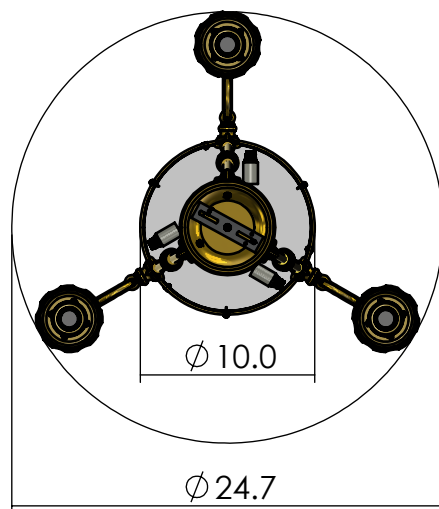

PA-463-E6

Family: Sutter

Fixture: Chandelier

Mount: Ceiling

Max per Socket: 60 Watts

Max Wattage addtl: 40 Watts

Sockets: 3-Medium Base screw in

Sockets addtl: 3-Candelabra Base screw in

Overall Length: 27 inches

Durably constructed of solid brass in your choice of metal finish.

Made in USA by Brass Light Gallery.

UL listed dry location.

Accepts incandescent, CFL, or LED light bulb types.