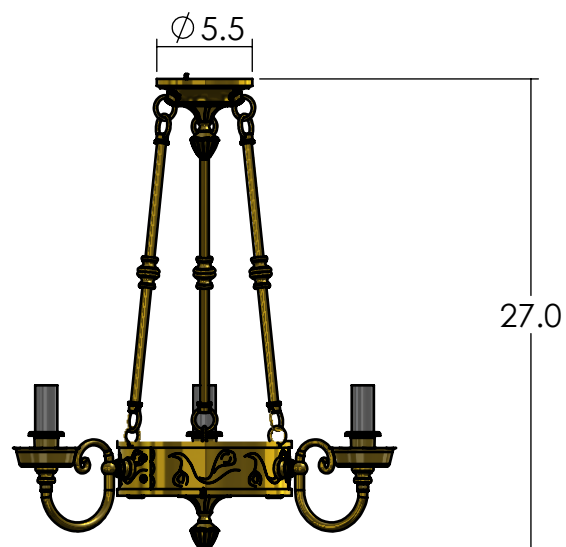

PA-463-E6

Family: Sutter

Fixture: Chandelier

Mount: Ceiling

Max per Socket: 60 Watts

Max Wattage addtl: 40 Watts

Sockets: 3-Medium Base screw in

Sockets addtl: 3-Candelabra Base screw in

Overall Length: 27 inches

Durably constructed of solid brass in your choice of metal finish.

Made in USA by Brass Light Gallery.

UL listed dry location.

Accepts incandescent, CFL, or LED light bulb types.