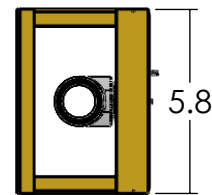

PA-2524-A16

Family: Scottsdale Lantern

Fixture: Sconce

Mount: Wall

Max per Socket: 75 Watts

Sockets: 4-Medium Base screw in

Lantern Width: 24 inch

Durably constructed of solid brass in your choice of metal finish.