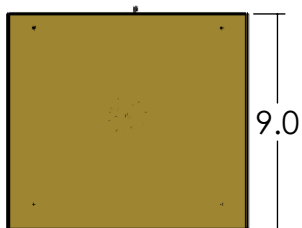

PA-2110-A15

Family: Studio Lantern

Fixture: Exterior Wall Light

Max per Socket: 150 Watts

Sockets: 1-Medium Base

Lantern Width: 10 inch

Durably constructed of solid brass in your choice of metal finish.

Made in USA by Brass Light Gallery.