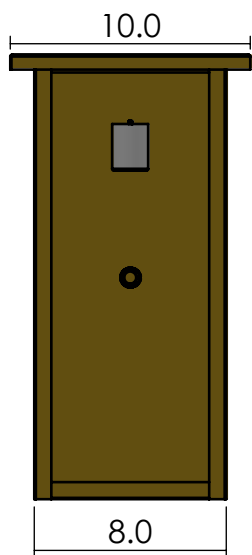

PA-2110-A15

Family: Studio Lantern

Fixture: Exterior Wall Light

Max per Socket: 150 Watts

Sockets: 1-Medium Base

Lantern Width: 10 inch

Durably constructed of solid brass in your choice of metal finish.

Made in USA by Brass Light Gallery.