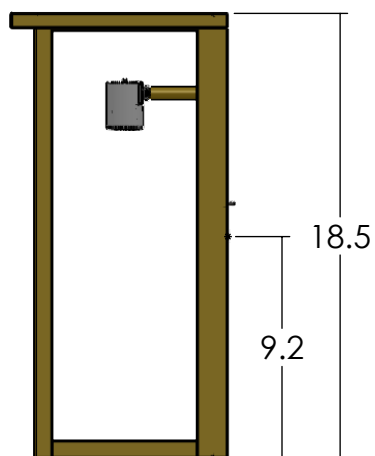

PA-2110-A15

Family: Studio Lantern

Fixture: Exterior Wall Light

Max per Socket: 150 Watts

Sockets: 1-Medium Base

Lantern Width: 10 inch

Durably constructed of solid brass in your choice of metal finish.

Made in USA by Brass Light Gallery.