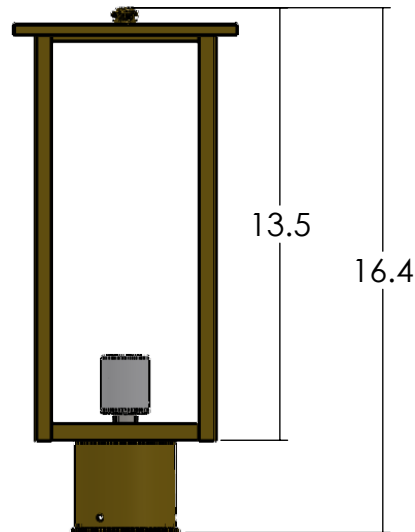

PA-2107-A22

Family: Studio Lantern

Fixture: Post Light

Max per Socket: 150 Watts

Sockets: 1-Medium Base screw in

Lantern Width: 7 inch

UL listed for exterior or interior location.