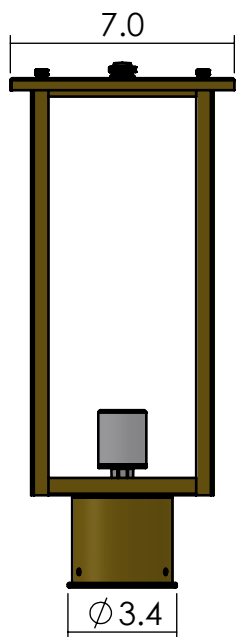

PA-2107-A22

Family: Studio Lantern

Fixture: Post Light

Max per Socket: 150 Watts

Sockets: 1-Medium Base screw in

Lantern Width: 7 inch

UL listed for exterior or interior location.