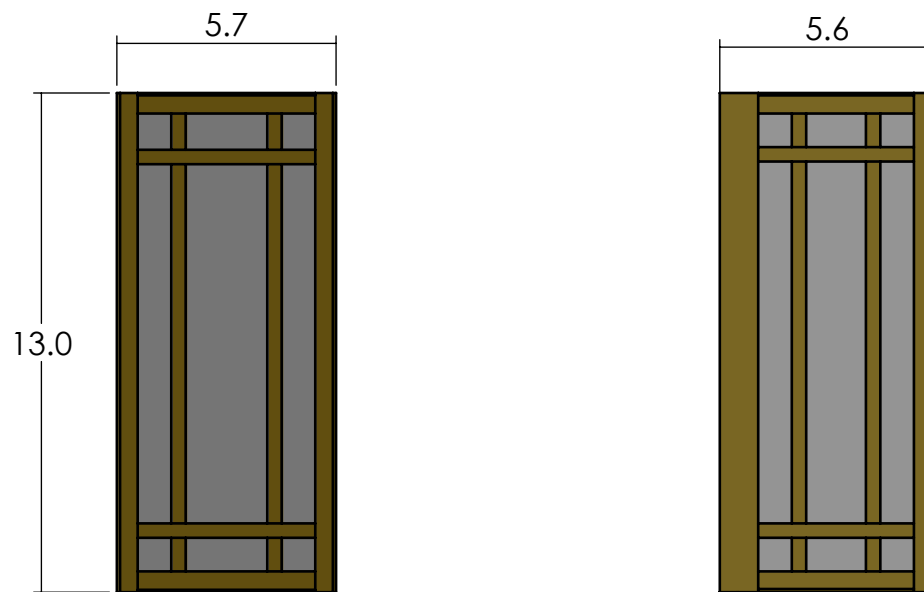

PA-2107-A16

Family: Studio Lantern

Fixture: Sconce

Mount: Wall

Max per Socket: 150 Watts

Sockets: 1-Medium Base screw in

Lantern Width: 6 inch

Durably constructed of solid brass in your choice of metal finish.