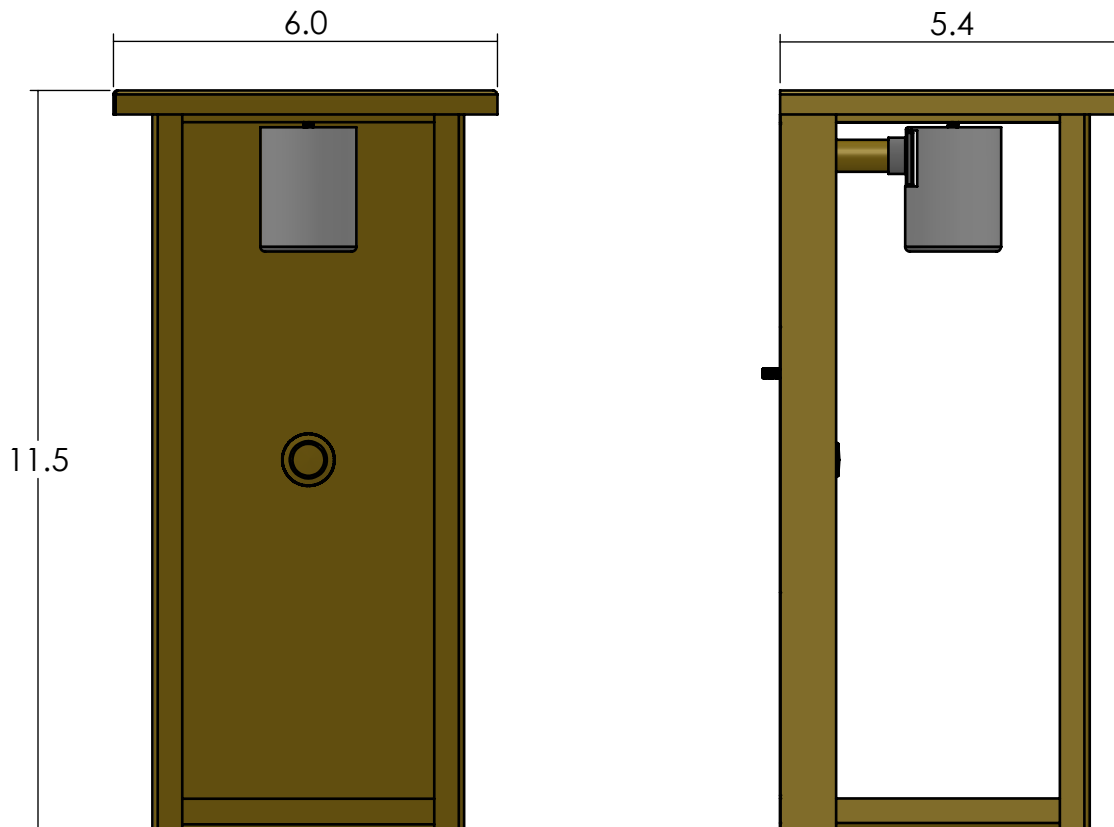

PA-2106-A15

Family: Studio Lantern

Fixture: Flush Wall Sconce With Roof

Max per Socket: 150 Watts

Sockets: 1-Medium Base screw in

Lantern Width: 6 inch

Durably constructed of solid brass in your choice of metal finish.