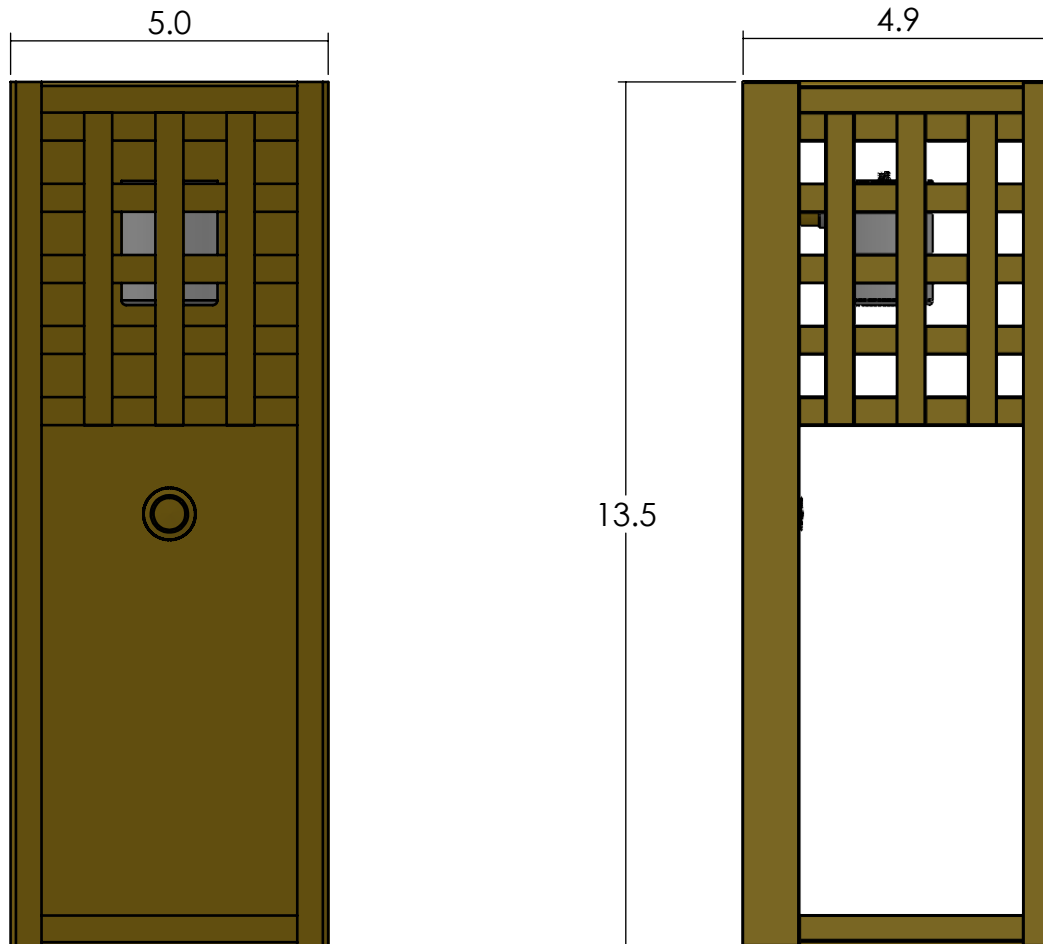

PA-1806-A16

Family: Castle Gate Lantern

Fixture: Sconce

Mount: Wall

Max per Socket: 150 Watts

Sockets: 1-Medium Base screw in

Lantern Width: 6 inch

Durably constructed of solid brass in your choice of metal finish.