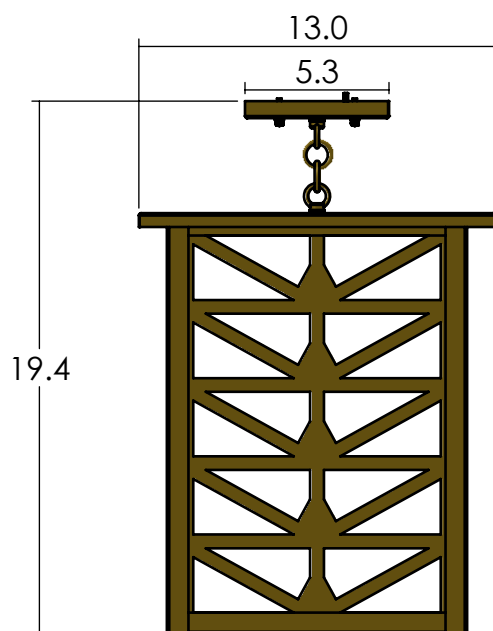

PA-1213-A18

Family: Sunrise Center Lantern

Fixture: Chain Hung Pendant Light

Max per Socket: 150 Watts

Sockets: 1-Medium Base screw in

Lantern Width: 13 inch

Overall Length: 20 inches

Durably constructed of solid brass in your choice of metal finish.

Made in USA by Brass Light Gallery.

UL listed for exterior or interior location.

Accepts incandescent, CFL, or LED light bulb types.