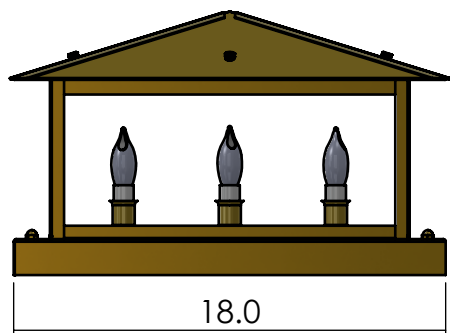

P14083

Family: Memphis Column Mount Lantern

Mount: Column Mount

Max per Socket: 60 Watts

Sockets: 5 Candelabra Socket Base Screw In

Lantern Width: 18 inches

Durably constructed of solid brass in your choice of metal finish.