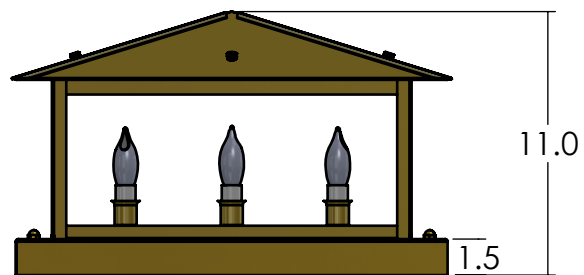

P14083

Family: Memphis Column Mount Lantern

Mount: Column Mount

Max per Socket: 60 Watts

Sockets: 5 Candelabra Socket Base Screw In

Lantern Width: 18 inches

Durably constructed of solid brass in your choice of metal finish.