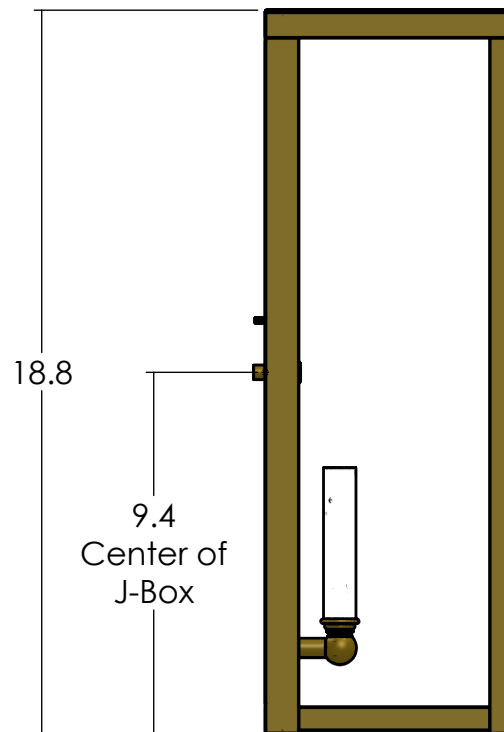

P13546

Family: Delray Lantern

Fixture: Sconce

Mount: Wall

Max per Socket: 60 Watts

Sockets: 1-Candelabra Base screw in

Lantern Width: 7 inch

Durably constructed of solid brass in your choice of metal finish.