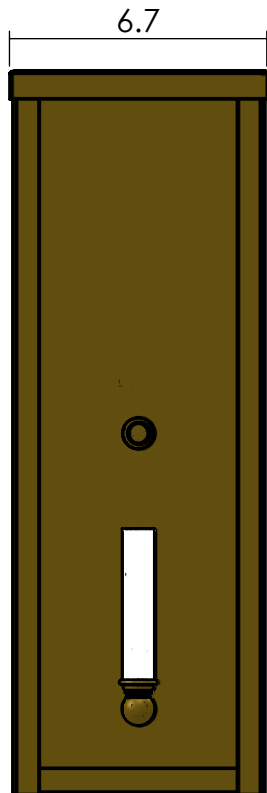

P13546

Family: Delray Lantern

Fixture: Sconce

Mount: Wall

Max per Socket: 60 Watts

Sockets: 1-Candelabra Base screw in

Lantern Width: 7 inch

Durably constructed of solid brass in your choice of metal finish.