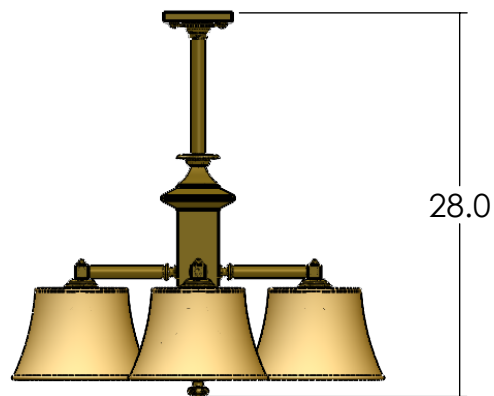

P13502

Family: Durham

Fixture: Chandelier

Mount: Ceiling

Max per Socket: 100 Watts

Sockets: 4-Medium Base screw in

Durably constructed of solid brass in your choice of metal finish.

Made in USA by Brass Light Gallery.

UL listed dry location.

Accepts incandescent, CFL, or LED light bulb types.