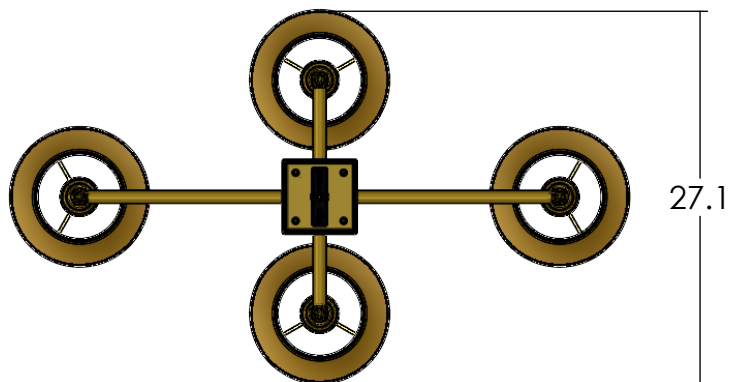

P13502

Family: Durham

Fixture: Chandelier

Mount: Ceiling

Max per Socket: 100 Watts

Sockets: 4-Medium Base screw in

Durably constructed of solid brass in your choice of metal finish.

Made in USA by Brass Light Gallery.

UL listed dry location.

Accepts incandescent, CFL, or LED light bulb types.