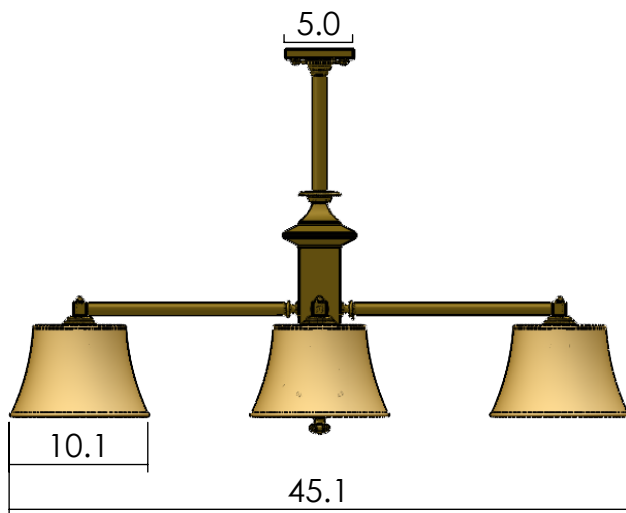

P13502

Family: Durham

Fixture: Chandelier

Mount: Ceiling

Max per Socket: 100 Watts

Sockets: 4-Medium Base screw in

Durably constructed of solid brass in your choice of metal finish.

Made in USA by Brass Light Gallery.

UL listed dry location.

Accepts incandescent, CFL, or LED light bulb types.