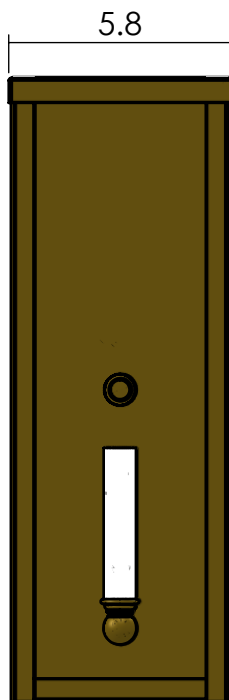

P13469

Family: Delray Lantern

Fixture: Sconce

Mount: Wall

Max per Socket: 60 Watts

Sockets: 1-Candelabra Base screw in

Lantern Width: 6 inch

Durably constructed of solid brass in your choice of metal finish.