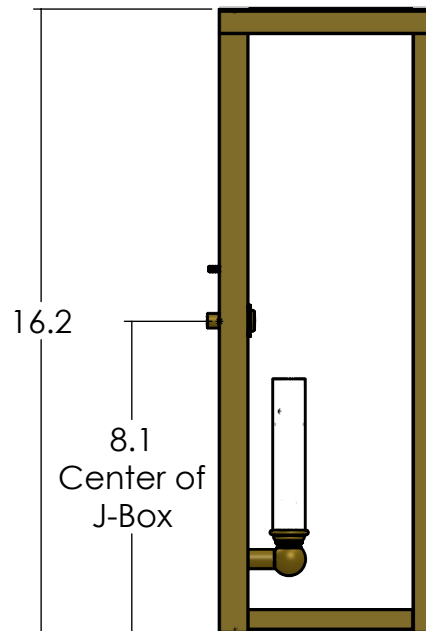

P13469

Family: Delray Lantern

Fixture: Sconce

Mount: Wall

Max per Socket: 60 Watts

Sockets: 1-Candelabra Base screw in

Lantern Width: 6 inch

Durably constructed of solid brass in your choice of metal finish.