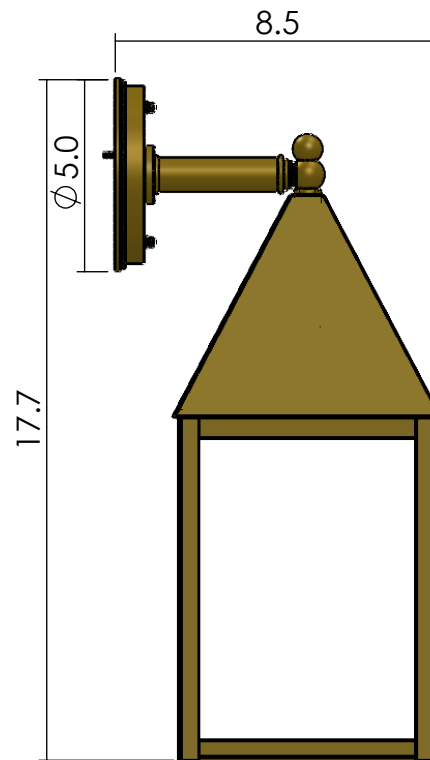

P13427

Family: Carriage Lantern

Fixture: Exterior Wall Light

Mount: Wall

Max per Socket: 150 Watts

Sockets: 1-Medium Base screw in

Lantern Width: 7 inch

Durably constructed of solid brass in your choice of metal finish.