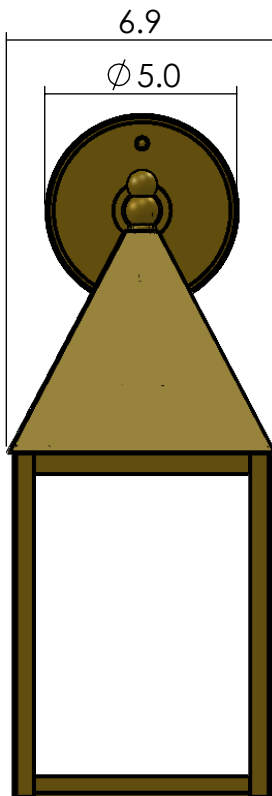

P13427

Family: Carriage Lantern

Fixture: Exterior Wall Light

Mount: Wall

Max per Socket: 150 Watts

Sockets: 1-Medium Base screw in

Lantern Width: 7 inch

Durably constructed of solid brass in your choice of metal finish.