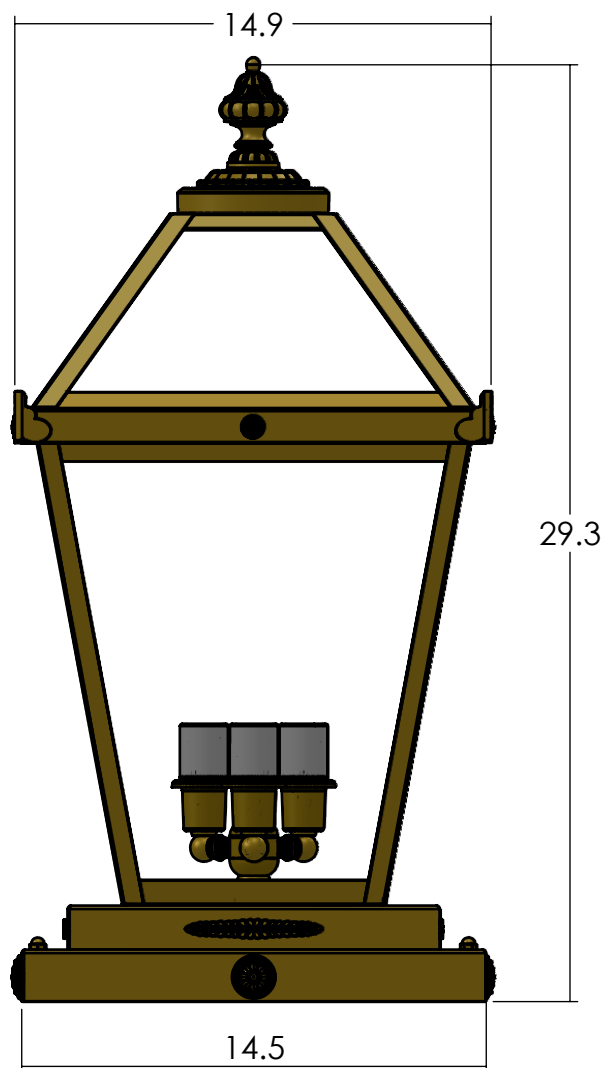

P13370

Family: Villa Lantern

Mount: Pier

Max per Socket: 100 Watts

Sockets: 3-Medium Base

Durably constructed of solid brass in your choice of metal finish.

Made in USA by Brass Light Gallery.

UL listed for exterior location.