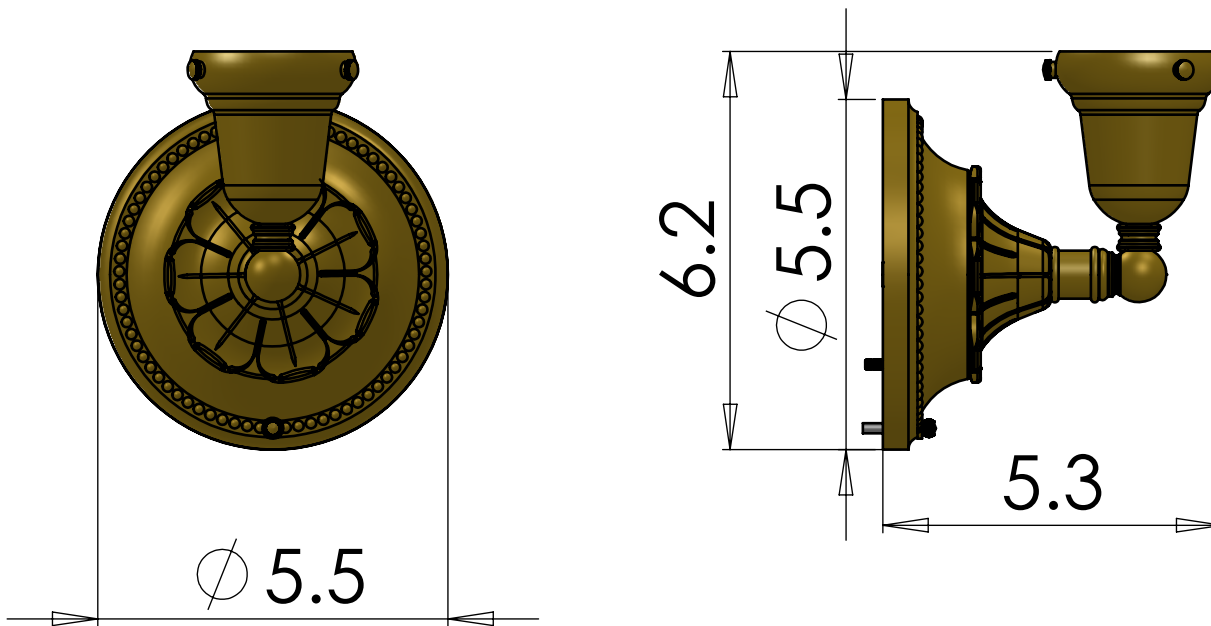

P13365

Family: Calypso

Fixture: Sconce

Mount: Wall

Max per Socket: 150 Watts

Sockets: 1-Medium Base screw in

Durably constructed of solid brass in your choice of metal finish.

Made in USA by Brass Light Gallery.