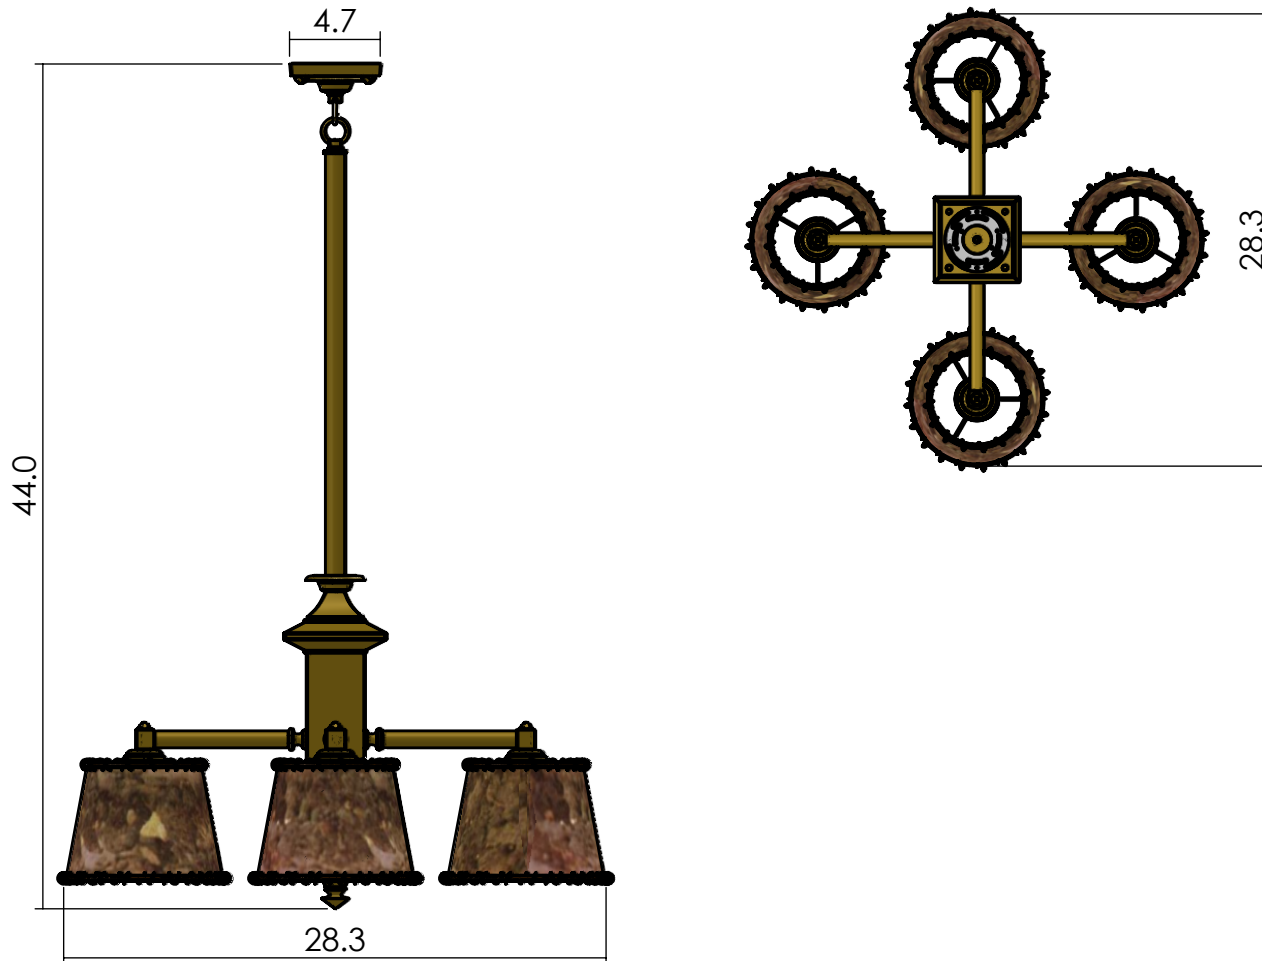

P13330

Family: Durham

Fixture: Chandelier

Mount: Ceiling

Max per Socket: 100 Watts

Sockets: 4-Medium Base screw in

Durably constructed of solid brass in your choice of metal finish.

Made in USA by Brass Light Gallery.

UL listed dry location.

Accepts incandescent, CFL, or LED light bulb types.