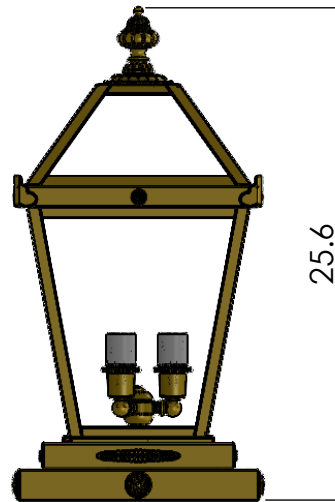

P13281

Family: Villa Lantern

Mount: Pier

Max per Socket: 100 Watts

Sockets: 3-Medium Base

Durably constructed of solid brass in your choice of metal finish.

Made in USA by Brass Light Gallery.

UL listed for exterior location.

Accepts incandescent, CFL, or LED light bulb types.