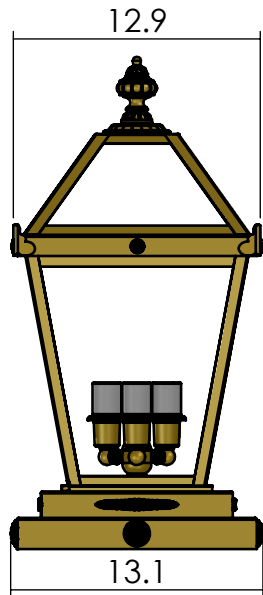

P13281

Family: Villa Lantern

Mount: Pier

Max per Socket: 100 Watts

Sockets: 3-Medium Base

Durably constructed of solid brass in your choice of metal finish.

Made in USA by Brass Light Gallery.

UL listed for exterior location.