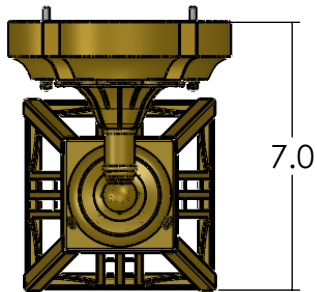

P11519

Family: Cambridge

Fixture: Sconce

Mount: Wall

Max per Socket: 150 Watts

Sockets: 1-Medium Base screw in

Durably constructed of solid brass in your choice of metal finish.

Made in USA by Brass Light Gallery.