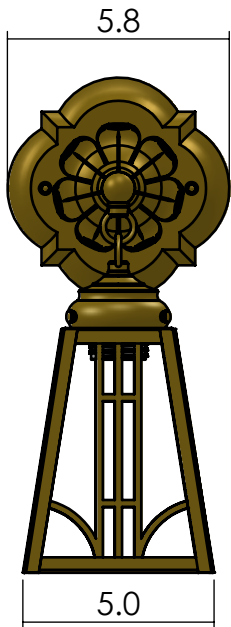

P11519

Family: Cambridge

Fixture: Sconce

Mount: Wall

Max per Socket: 150 Watts

Sockets: 1-Medium Base screw in

Durably constructed of solid brass in your choice of metal finish.

Made in USA by Brass Light Gallery.