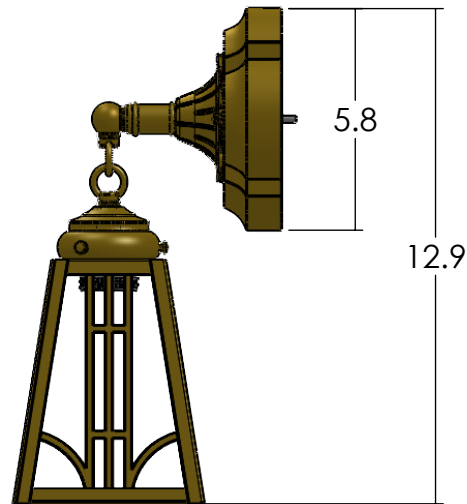

P11519

Family: Cambridge

Fixture: Sconce

Mount: Wall

Max per Socket: 150 Watts

Sockets: 1-Medium Base screw in

Durably constructed of solid brass in your choice of metal finish.

Made in USA by Brass Light Gallery.

UL listed dry location.

Accepts incandescent, CFL, or LED light bulb types.