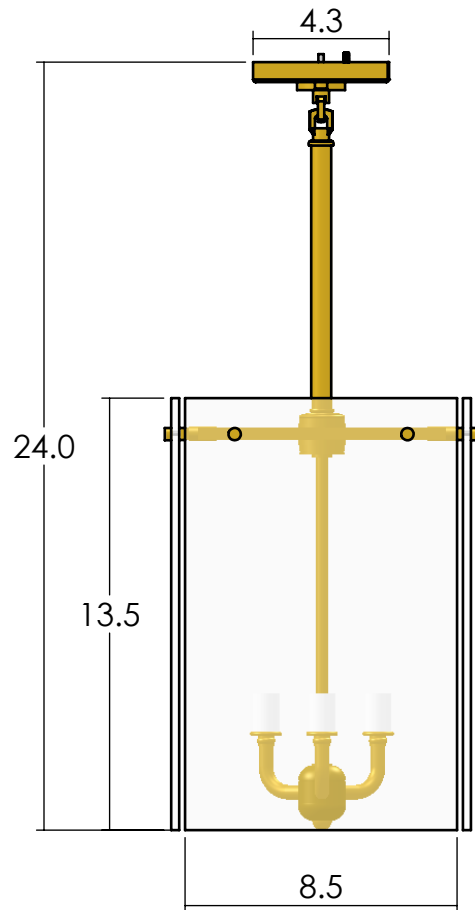

P11474

Family: Midtown

Fixture: Pendant Light

Mount: Ceiling

Max per Socket: 60 Watts

Sockets: 3-Candelabra Base screw in

Overall Length: 24 inches

Durably constructed of solid brass in your choice of metal finish.