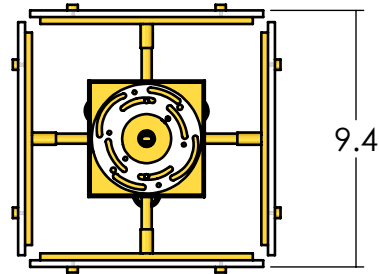

P11474

Family: Midtown

Fixture: Pendant Light

Mount: Ceiling

Max per Socket: 60 Watts

Sockets: 3-Candelabra Base screw in

Overall Length: 24 inches

Durably constructed of solid brass in your choice of metal finish.