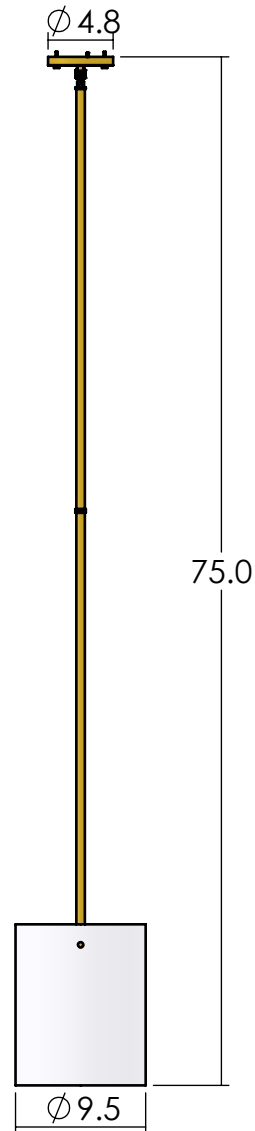

P11270

Family: Cilindro Alabaster

Fixture: Pendant Light

Bowl Width: 10 inch

Overall Length: 75 inches

Durably constructed of solid brass and real alabaster stone.

Made in USA by Brass Light Gallery.

Accepts incandescent, CFL, or LED light bulb types.