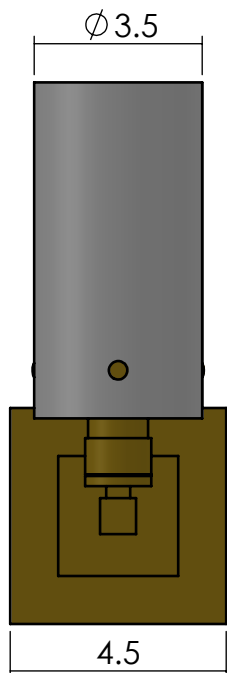

P11266

Family: Tribeca

Fixture: Sconce

Mount: Wall

Max per Socket: 100 Watts

Sockets: 1-Medium Base screw in

Durably constructed of solid brass in your choice of metal finish.

Made in USA by Brass Light Gallery.