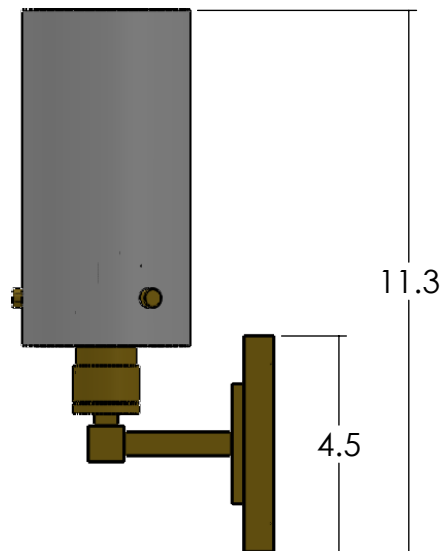

P11266

Family: Tribeca

Fixture: Sconce

Mount: Wall

Max per Socket: 100 Watts

Sockets: 1-Medium Base screw in

Durably constructed of solid brass in your choice of metal finish.

Made in USA by Brass Light Gallery.