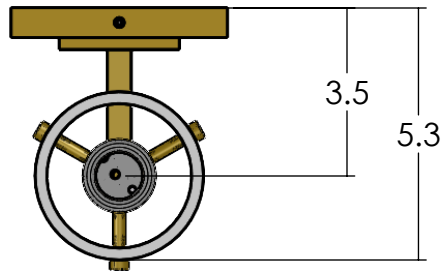

P11266

Family: Tribeca

Fixture: Sconce

Mount: Wall

Max per Socket: 100 Watts

Sockets: 1-Medium Base screw in

Durably constructed of solid brass in your choice of metal finish.

Made in USA by Brass Light Gallery.