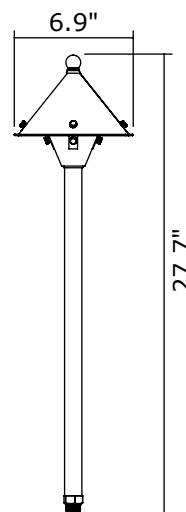

# MARKET™ PATH LIGHT

LINE VOLTAGE (120V)

Standard height: for most applications.

MARKET™ 6" WIDE PATH LIGHT  
LINE VOLTAGE STANDARD HEIGHT

EX-7106-A24-1D-19

Extended height: for placement among taller plantings.

MARKET™ 6" WIDE PATH LIGHT  
LINE VOLTAGE EXTENDED HEIGHT

EX-7106-A24-1D-27

Medium base screw-in socket (1) accepts 60 W max incandescent or compact fluorescent/LED equivalents.

1/2" NPT Male tapered thread connects to standard landscape light fittings.