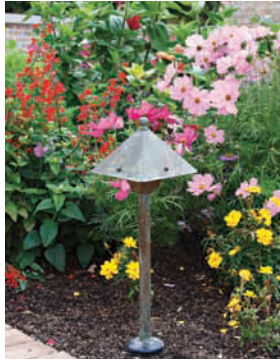

MARKET™ PATH LIGHT

LOW VOLTAGE (12V)

Standard height: for most applications.