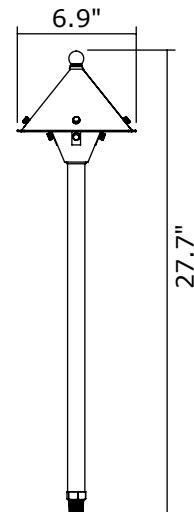

# MARKET™ PATH LIGHT

LINE VOLTAGE (120V)

Standard height: for most applications.

MARKET™ 6" WIDE PATH LIGHT  
LINE VOLTAGE STANDARD HEIGHT

EX-7106-A24-1D-19

Extended height: for placement among taller plantings.

MARKET™ 6" WIDE PATH LIGHT  
LINE VOLTAGE EXTENDED HEIGHT

EX-7106-A24-1D-27

Medium base screw-in socket (1) accepts 60 W max incandescent or compact fluorescent/LED equivalents.

1/2" NPT Male tapered thread connects to standard landscape light fittings.

# MARKET™ PATH LIGHT

LOW VOLTAGE (12V)

Standard height: for most applications.

## MARKET™ 6" WIDE PATH LIGHT LOW VOLTAGE STANDARD HEIGHT

EX-7106-A24-1D-012-19

Extended height: for placement among taller plantings.