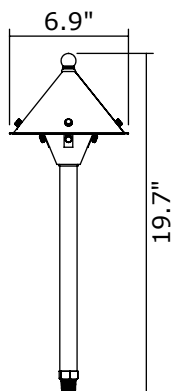

# MARKET™ PATH LIGHT

LINE VOLTAGE (120V)

Standard height: for most applications.

MARKET™ 6" WIDE PATH LIGHT  
LINE VOLTAGE STANDARD HEIGHT

EX-7106-A24-1D-19

Extended height: for placement among taller plantings.

MARKET™ 6" WIDE PATH LIGHT  
LINE VOLTAGE EXTENDED HEIGHT

EX-7106-A24-1D-27

Medium base screw-in socket (1) accepts 60 W max incandescent or compact fluorescent/LED equivalents.

1/2" NPT Male tapered thread connects to standard landscape light fittings.