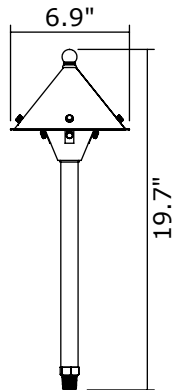

# MARKET™ PATH LIGHT

LINE VOLTAGE (120V)

Standard height: for most applications.

MARKET™ 6" WIDE PATH LIGHT  
LINE VOLTAGE STANDARD HEIGHT

EX-7106-A24-1D-19

Extended height: for placement among taller plantings.

MARKET™ 6" WIDE PATH LIGHT  
LINE VOLTAGE EXTENDED HEIGHT

EX-7106-A24-1D-27

Medium base screw-in socket (1) accepts 60 W max incandescent or compact fluorescent/LED equivalents.

1/2" NPT Male tapered thread connects to standard landscape light fittings.

# MARKET™ PATH LIGHT

LOW VOLTAGE (12V)

Standard height: for most applications.