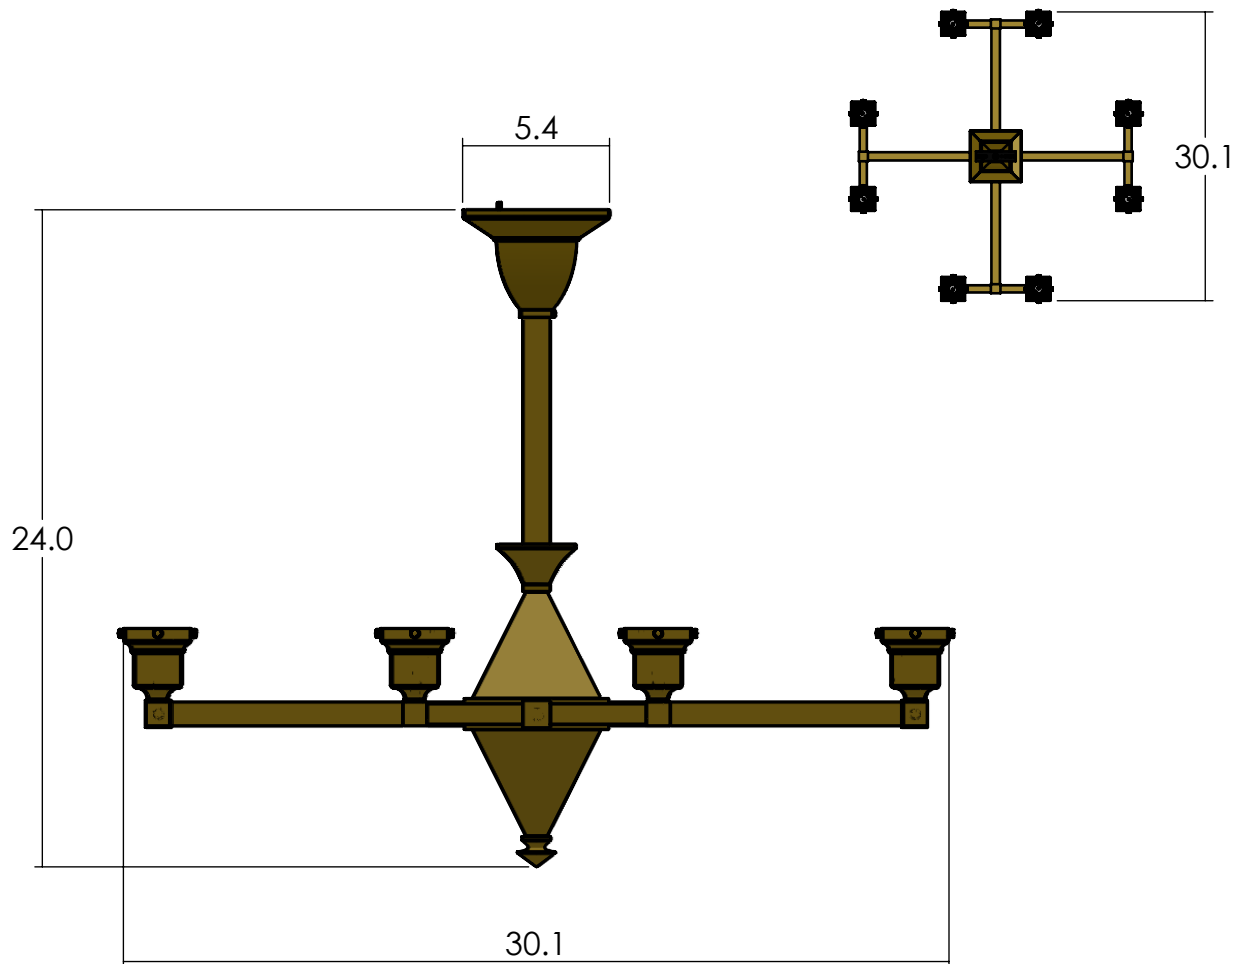

GR-440-B1-09M

Family: Golden Gate

Fixture: Chandelier

Mount: Ceiling

Max per Socket: 150 Watts

Sockets: 8-Medium Base screw in

Overall Length: 24 inches

Durably constructed of solid brass in your choice of metal finish.