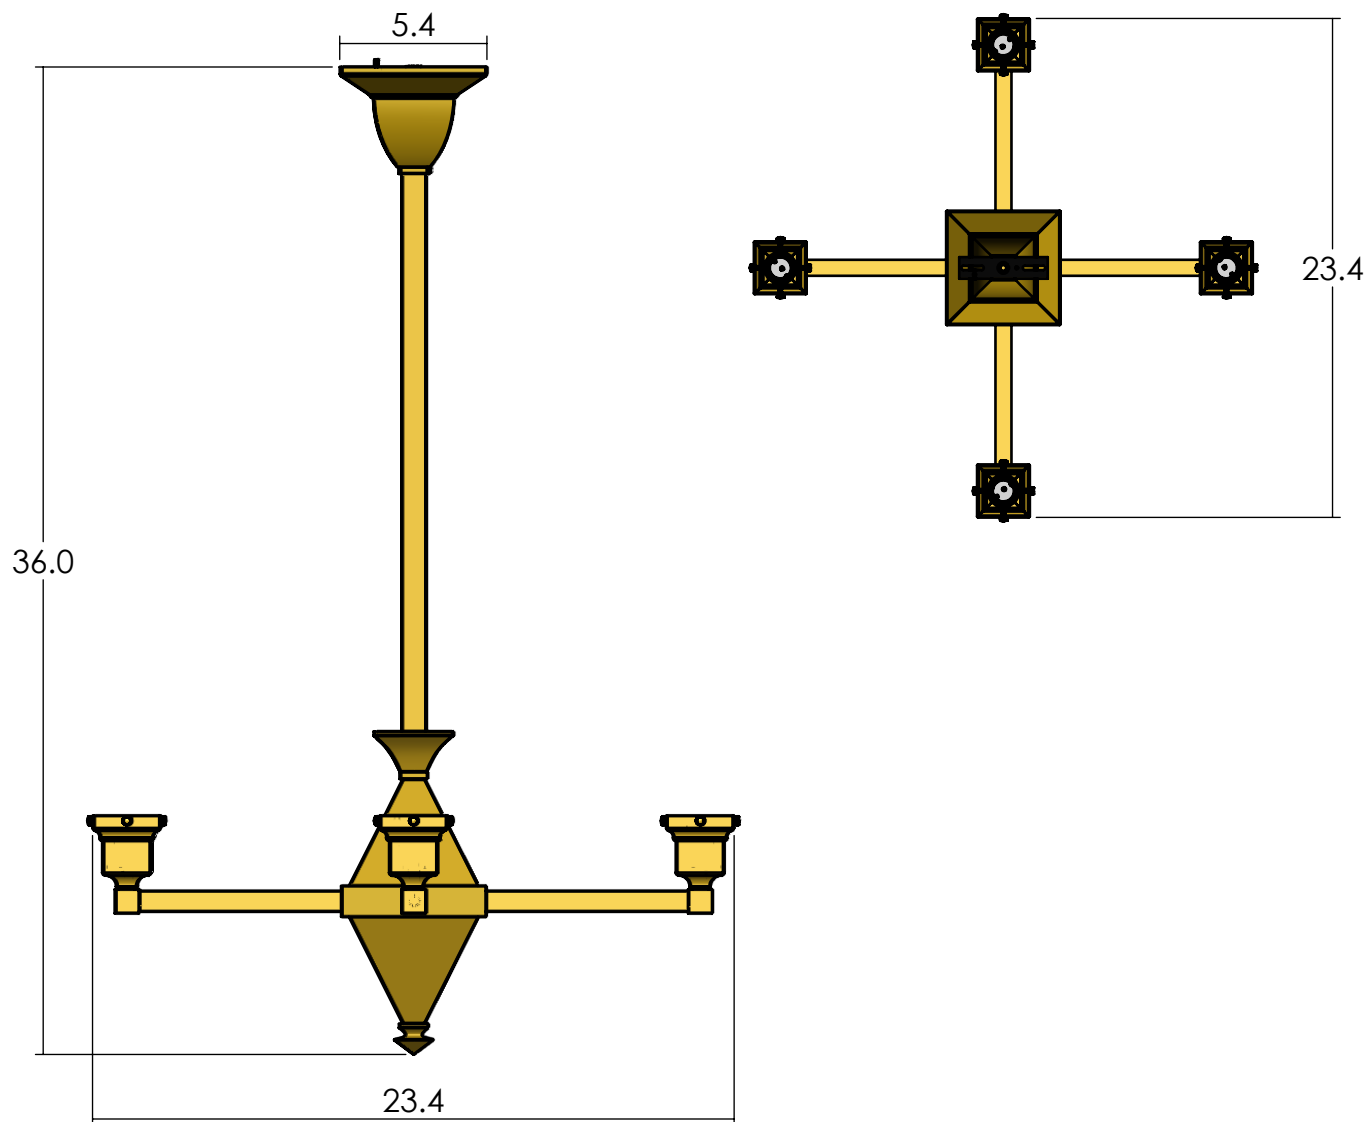

GR-430-B1-09M

Family: Golden Gate

Fixture: Chandelier

Mount: Ceiling

Max per Socket: 150 Watts

Sockets: 4-Medium Base screw in

Durably constructed of solid brass in your choice of metal finish.

Made in USA by Brass Light Gallery.

UL listed dry location.

Accepts incandescent, CFL, or LED light bulb types.