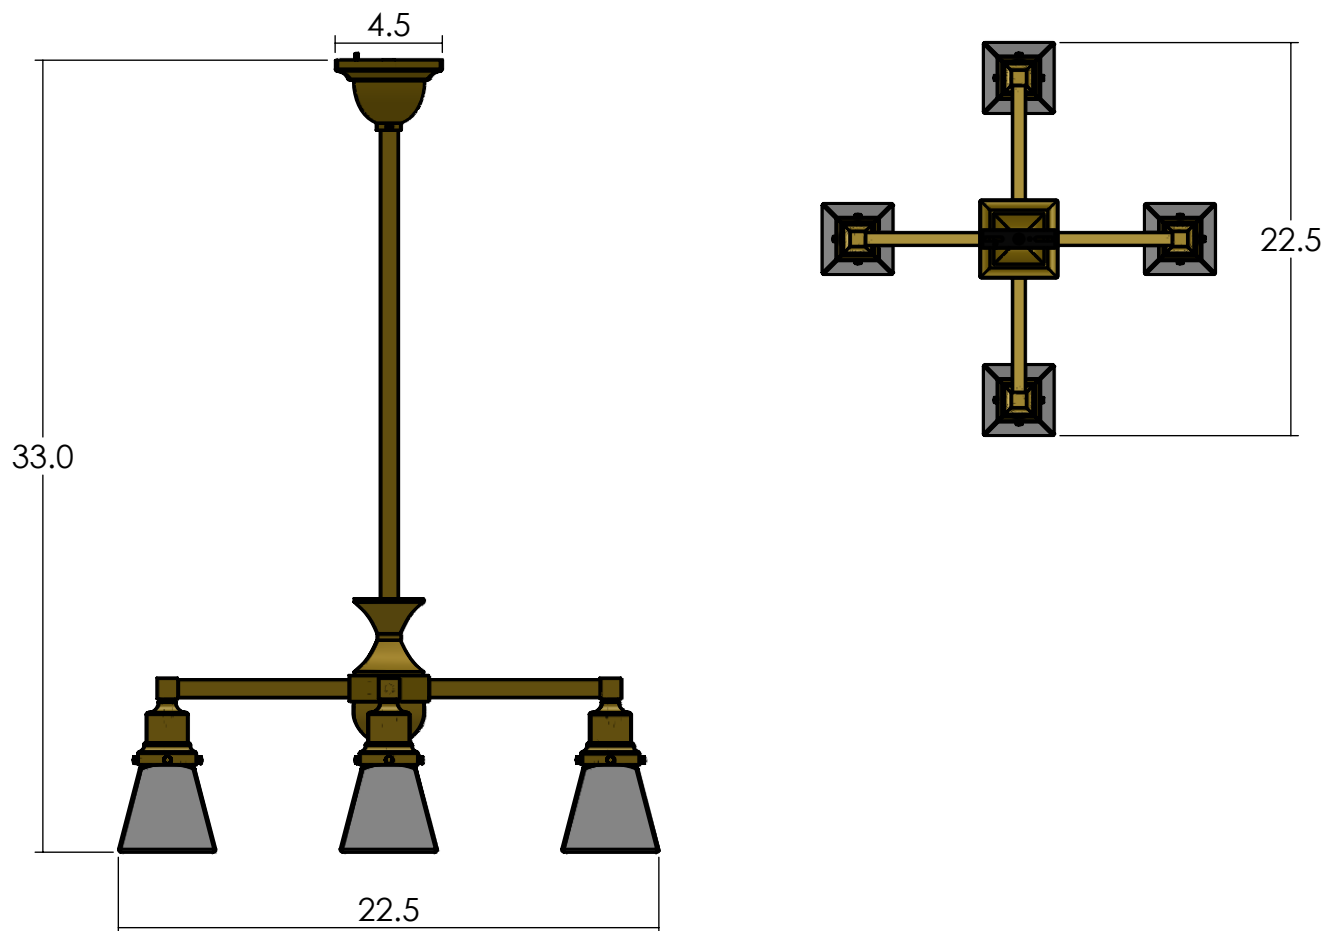

GR-424-B1-03M

Family: Oak Park

Fixture: Chandelier

Mount: Ceiling

Max per Socket: 150 Watts

Sockets: 4-Medium Base screw in

Overall Length: 33 inches

Shades: A101

Durably constructed of solid brass in your choice of metal finish.

Made in USA by Brass Light Gallery.

UL listed dry location.

Accepts incandescent, CFL, or LED light bulb types.