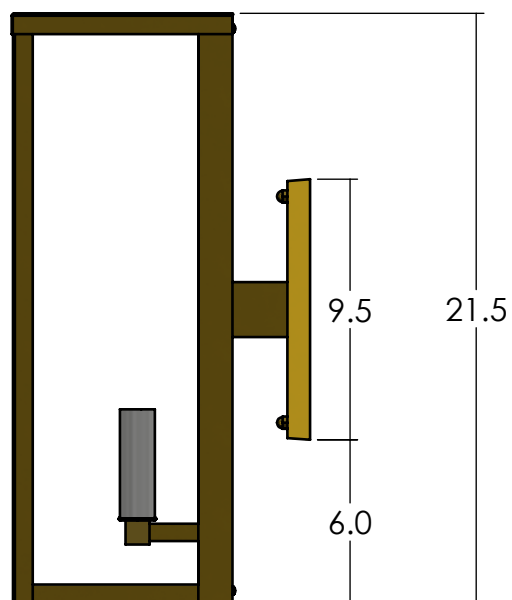

EX-8008-A10

Family: Delray Lantern

Fixture: Sconce

Mount: Wall

Max per Socket: 100 Watts

Sockets: 1-Medium Base screw in

Lantern Width: 8 inch

Durably constructed of solid brass in your choice of metal finish.