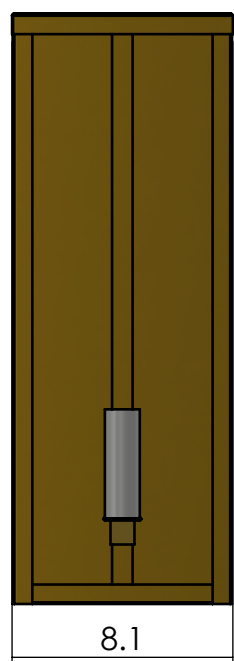

EX-8008-A10

Family: Delray Lantern

Fixture: Sconce

Mount: Wall

Max per Socket: 100 Watts

Sockets: 1-Medium Base screw in

Lantern Width: 8 inch

Durably constructed of solid brass in your choice of metal finish.

Made in USA by Brass Light Gallery.

UL listed for exterior or interior location.

Accepts incandescent, CFL, or LED light bulb types.