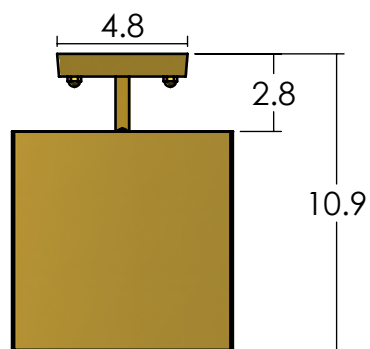

EX-8008-A10

Family: Delray Lantern

Fixture: Sconce

Mount: Wall

Max per Socket: 100 Watts

Sockets: 1-Medium Base screw in

Lantern Width: 8 inch

Durably constructed of solid brass in your choice of metal finish.