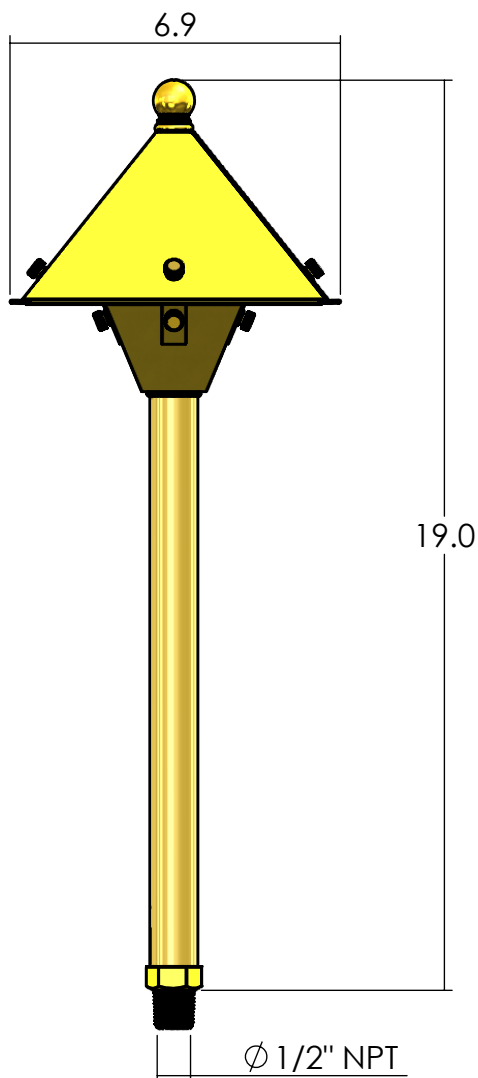

EX-7106-A24-1D-012-19

Family: Market

Fixture: Path Light

Max per Socket: 20 Watts

Sockets: 1-G4 Bi-Pin

Lantern Width: 6 inch

Overall Length: 19 inches

Durably constructed of solid brass in your choice of metal finish