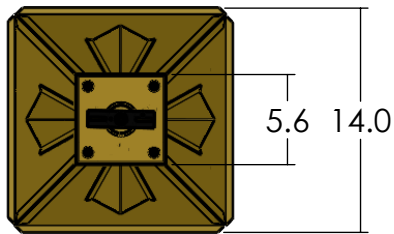

EX-6914-A18

Family: Stonehaven Lantern

Fixture: Chain Hung Pendant Light

Max per Socket: 100 Watts

Sockets: 3-Medium Base screw in

Lantern Width: 14 inch

Durably constructed of solid brass in your choice of metal finish.