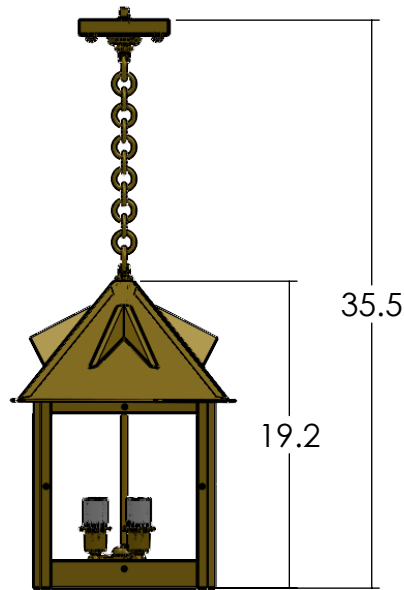

EX-6914-A18

Family: Stonehaven Lantern

Fixture: Chain Hung Pendant Light

Max per Socket: 100 Watts

Sockets: 3-Medium Base screw in

Lantern Width: 14 inch

Durably constructed of solid brass in your choice of metal finish.