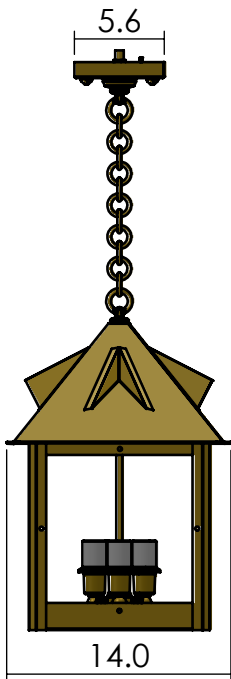

EX-6914-A18

Family: Stonehaven Lantern

Fixture: Chain Hung Pendant Light

Max per Socket: 100 Watts

Sockets: 3-Medium Base screw in

Lantern Width: 14 inch

Durably constructed of solid brass in your choice of metal finish.