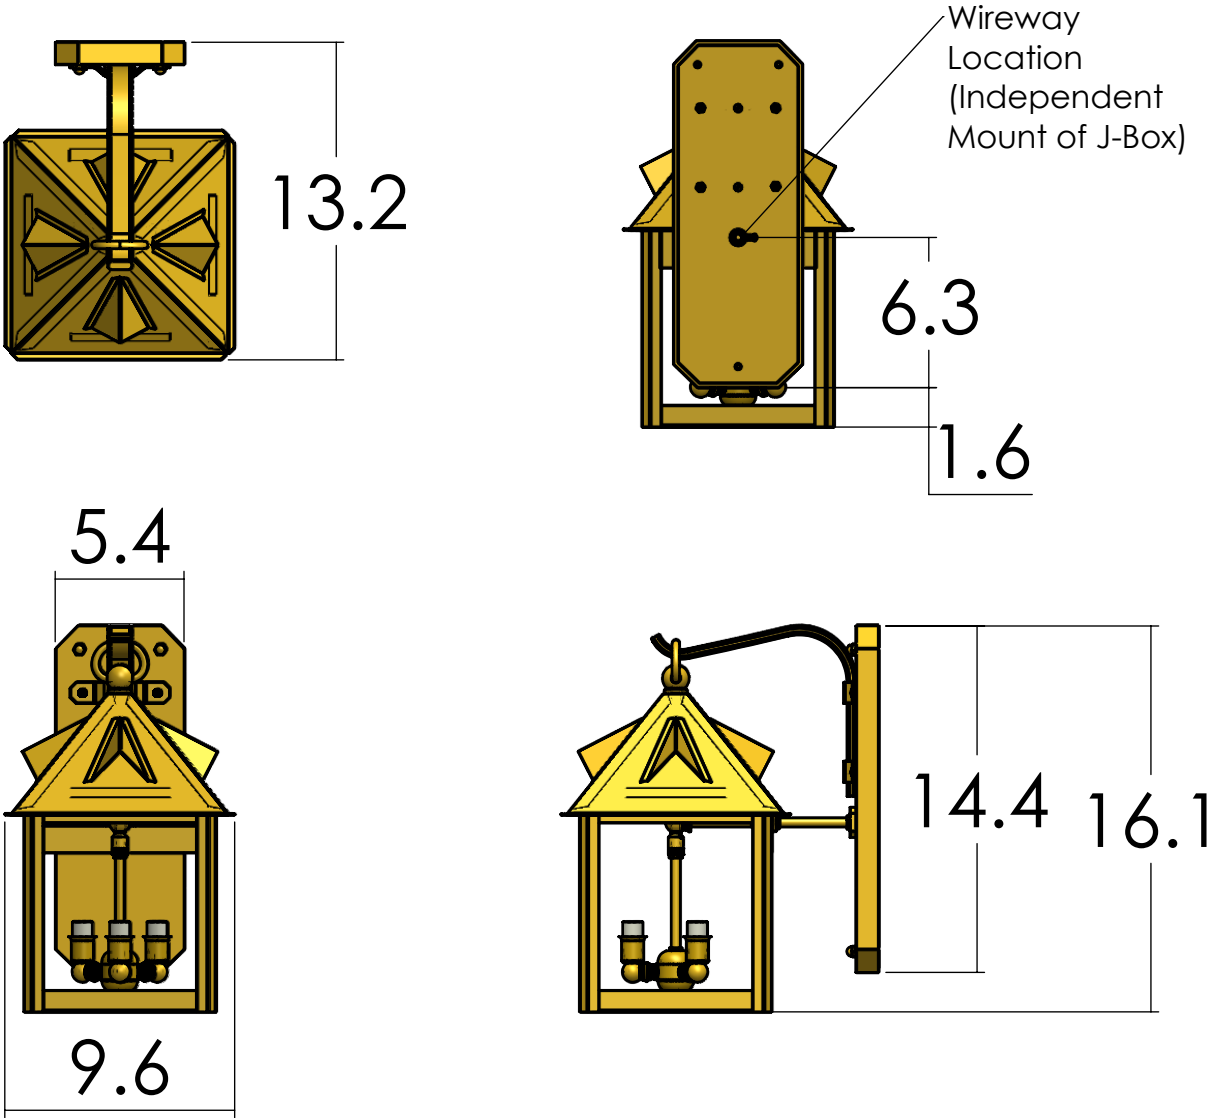

EX-6910-A42

Family: Stonehaven Lantern

Fixture: Exterior Wall Light

Mount: Wall

Max per Socket: 60 Watts

Sockets: 3-Candelabra Base

Lantern Width: 10 inch

Durably constructed of solid brass in your choice of metal finish.