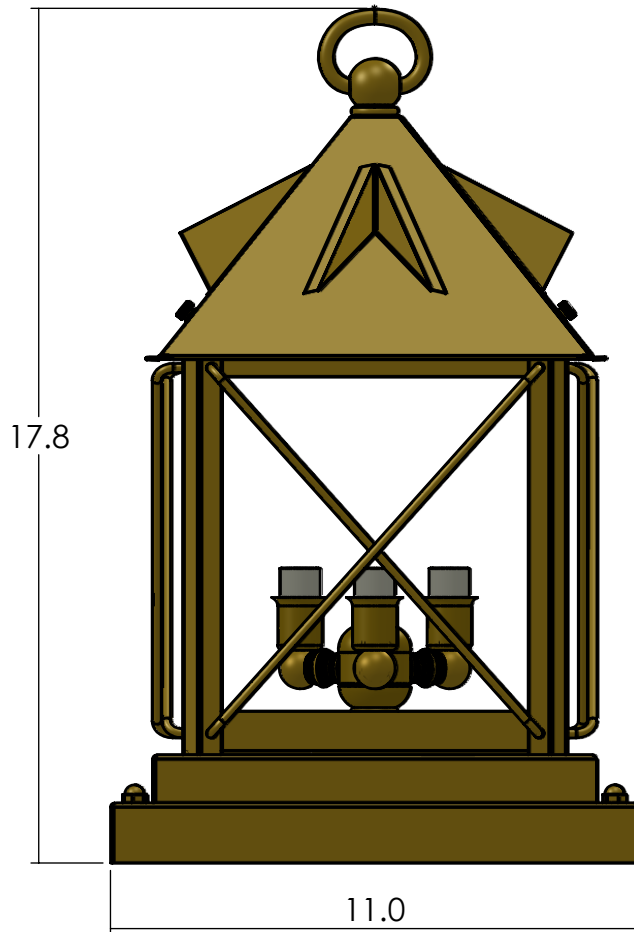

## EX-6910-A23

Family: Stonehaven Lantern

Fixture: Pier Light

Mount: Post and Pier

Max per Socket: 60 Watts

Sockets: 3-Candelabra Base

Lantern Width: 10 inch

Durably constructed of solid brass in your choice of metal finish.