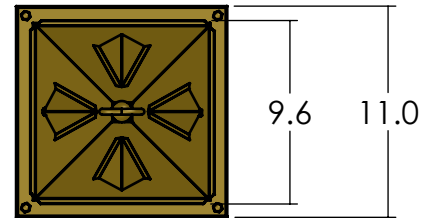

## EX-6910-A23

Family: Stonehaven Lantern

Fixture: Pier Light

Mount: Post and Pier

Max per Socket: 60 Watts

Sockets: 3-Candelabra Base

Lantern Width: 10 inch

Durably constructed of solid brass in your choice of metal finish.