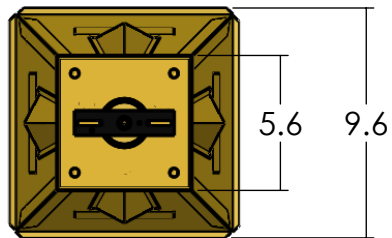

EX-6910-A18

Family: Stonehaven Lantern
Fixture: Chain Hung Pendant Light

Max per Socket: 60 Watts

Sockets: 3-Candelabra Base screw in

Lantern Width: 10 inch

Durably constructed of solid brass in your choice of metal finish.