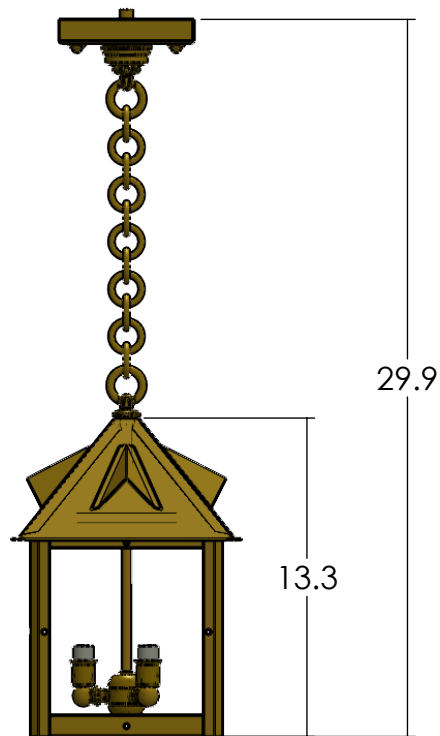

EX-6910-A18

Family: Stonehaven Lantern
Fixture: Chain Hung Pendant Light

Max per Socket: 60 Watts

Sockets: 3-Candelabra Base screw in

Lantern Width: 10 inch

Durably constructed of solid brass in your choice of metal finish.