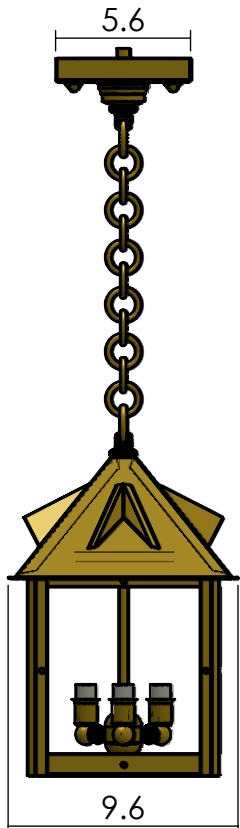

EX-6910-A18

Family: Stonehaven Lantern
Fixture: Chain Hung Pendant Light

Max per Socket: 60 Watts

Sockets: 3-Candelabra Base screw in

Lantern Width: 10 inch

Durably constructed of solid brass in your choice of metal finish.