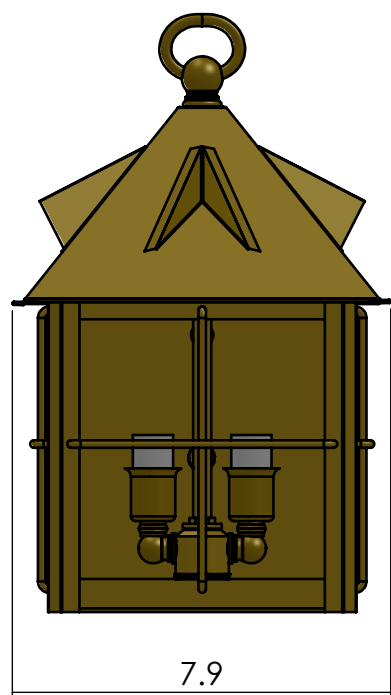

EX-6908-A15

Family: Stonehaven Lantern

Fixture: Flush Wall Sconce With Roof

Max per Socket: 60 Watts

Sockets: 2-Candelabra Base screw in

Lantern Width: 8 inch

Durably constructed of solid brass in your choice of metal finish.