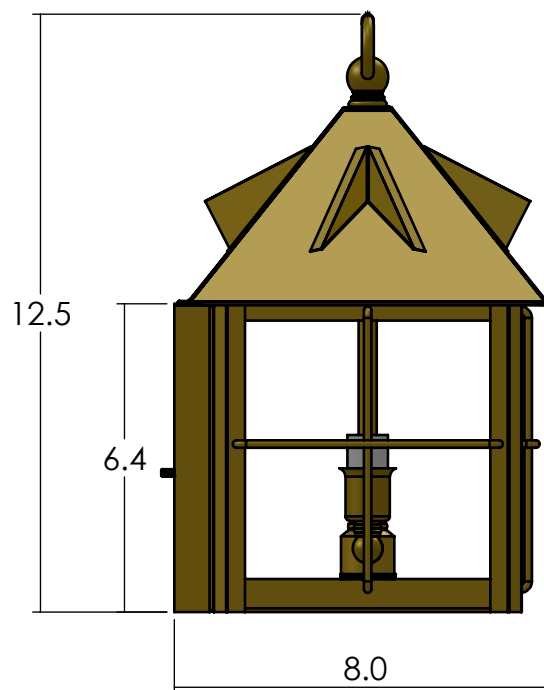

EX-6908-A15

Family: Stonehaven Lantern

Fixture: Flush Wall Sconce With Roof

Max per Socket: 60 Watts

Sockets: 2-Candelabra Base screw in

Lantern Width: 8 inch

Durably constructed of solid brass in your choice of metal finish.