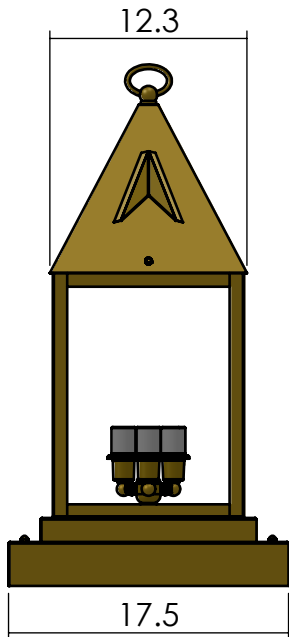

## EX-5912-A23

Family: Lancaster Lantern

Fixture: Pier Light

Mount: Post and Pier

Max per Socket: 100 Watts

Sockets: 3-Medium Base

Lantern Width: 12 inch

Durably constructed of solid brass in your choice of metal finish.