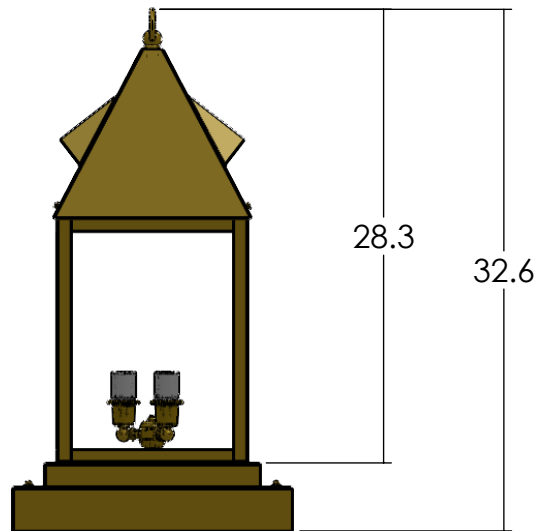

## EX-5912-A23

Family: Lancaster Lantern

Fixture: Pier Light

Mount: Post and Pier

Max per Socket: 100 Watts

Sockets: 3-Medium Base

Lantern Width: 12 inch

Durably constructed of solid brass in your choice of metal finish.