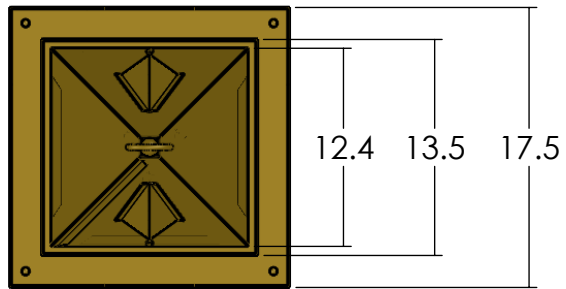

## EX-5912-A23

Family: Lancaster Lantern

Fixture: Pier Light

Mount: Post and Pier

Max per Socket: 100 Watts

Sockets: 3-Medium Base

Lantern Width: 12 inch

Durably constructed of solid brass in your choice of metal finish.