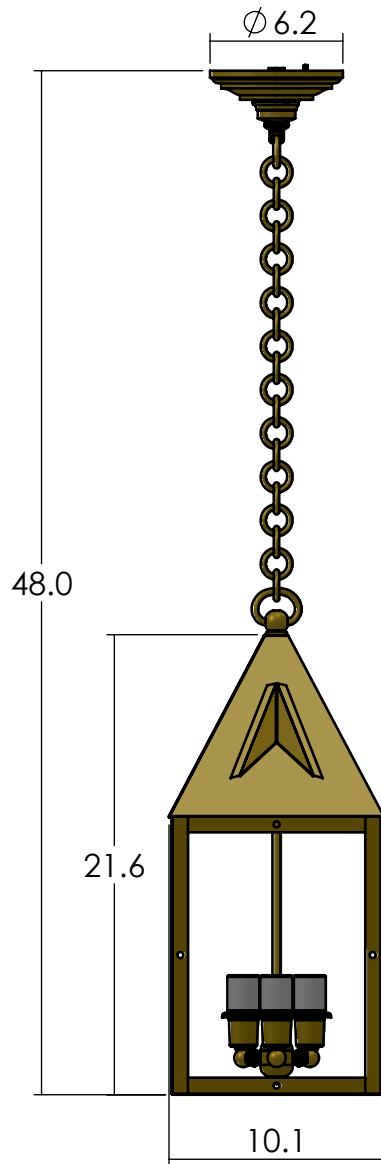

EX-5910-A18

Family: Lancaster Lantern

Fixture: Chain Hung Pendant Light

Max per Socket: 100 Watts

Sockets: 3-Medium Base screw in

Lantern Width: 10 inch

Overall Length: 48 inches

Durably constructed of solid brass in your choice of metal finish.