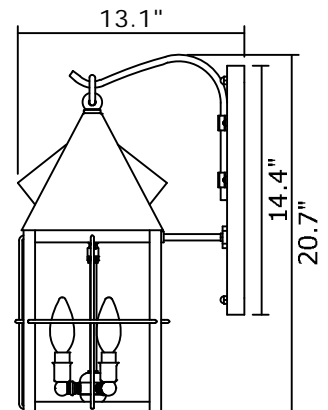

brasslightgallery.com 800-243-9595 sales@brasslight.com

EX-5908-A42 page 1