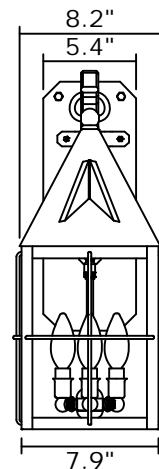

brasslightgallery.com 800-243-9595 sales@brasslight.com

EX-5908-A42 page 1