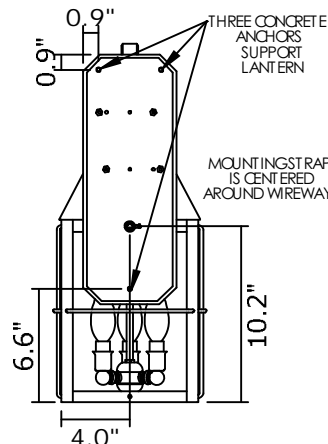

brasslightgallery.com 800-243-9595 sales@brasslight.com

EX-5908-A42 page 1