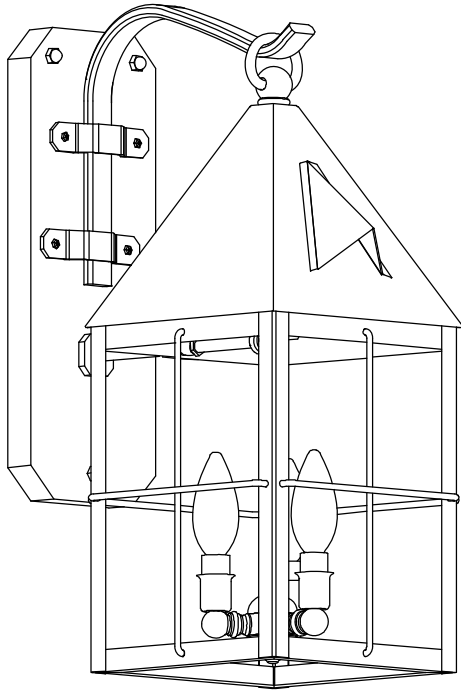

LANCASTER™ LANTERN

8" WIDE SCROLLED HOOK EXTERIOR WALL LIGHT

SUBMITTAL PREPARED 09/26/2014
 RERERENCE: 12471
 FOR: HANK ALLEN

NEW
CLASSICS™
 Handmade in USA

Options To Be Specified

FINISHES

Antique Copper
 Architectural Bronze
 Black
 Raw Copper
 Satin Antique Brass
 Verdigris Patina

ART GLASS

Cream
 Clear Seeded
 Waterfall
 Gold White Iridescent
 Pearl Iridescent
 Sandblast Frost
 White Opal

OVERLAYS

Crosscut
 Windowpane

EX-5908-A42

Candelabra base screw-in sockets (3) each accepts 60 W max incandescent, compact fluorescent, or LED.

UL listed for exterior use.

See drawing for mounting location to junction box with additional hardware.

Durably constructed of solid brass.

Made in USA by Brass Light Gallery.

brasslightgallery.com 800-243-9595 sales@brasslight.com