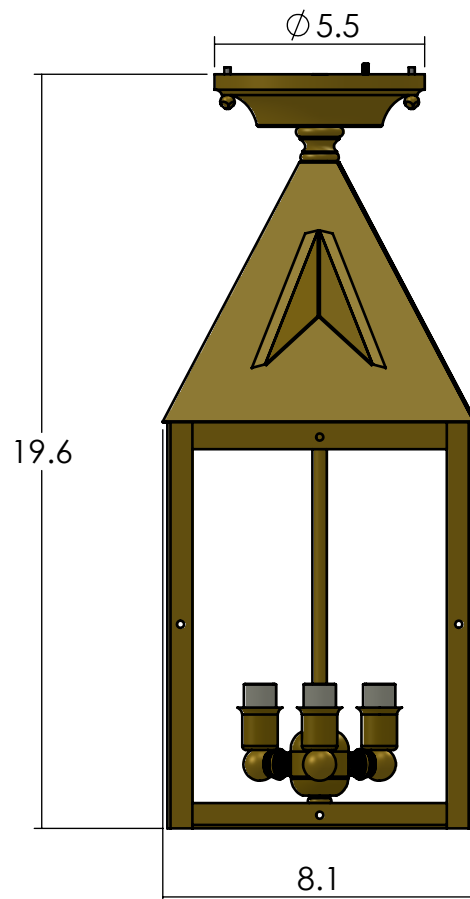

EX-5908-A17

Family: Lancaster Lantern

Fixture: Flush Ceiling Light

Max per Socket: 60 Watts

Sockets: 3-Candelabra Base screw in

Lantern Width: 8 inch

Durably constructed of solid brass in your choice of metal finish.