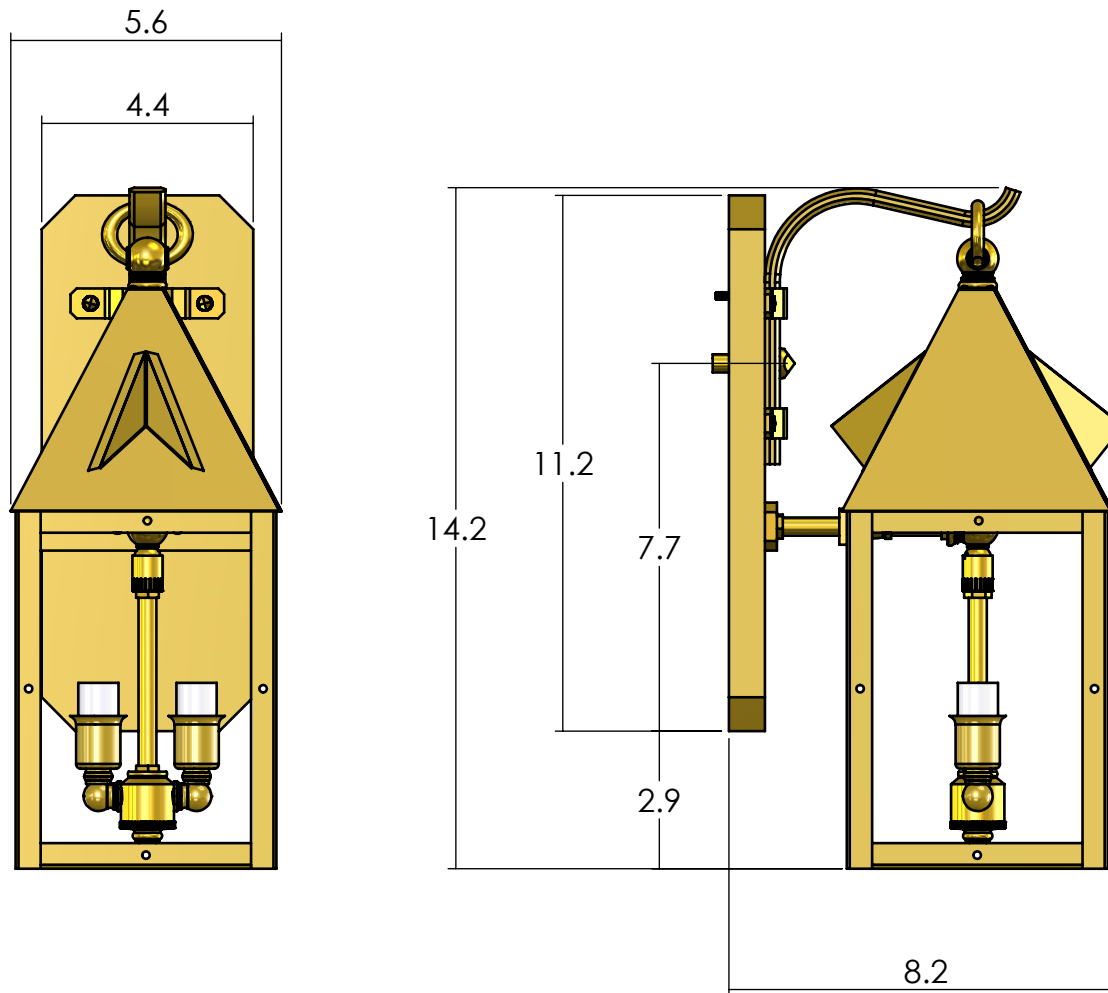

EX-5906-A42

Family: Lancaster Lantern

Fixture: Exterior Wall Light

Mount: Wall

Max per Socket: 60 Watts

Sockets: 2-Candelabra Base

Lantern Width: 6 inch

Durably constructed of solid brass in your choice of metal finish.