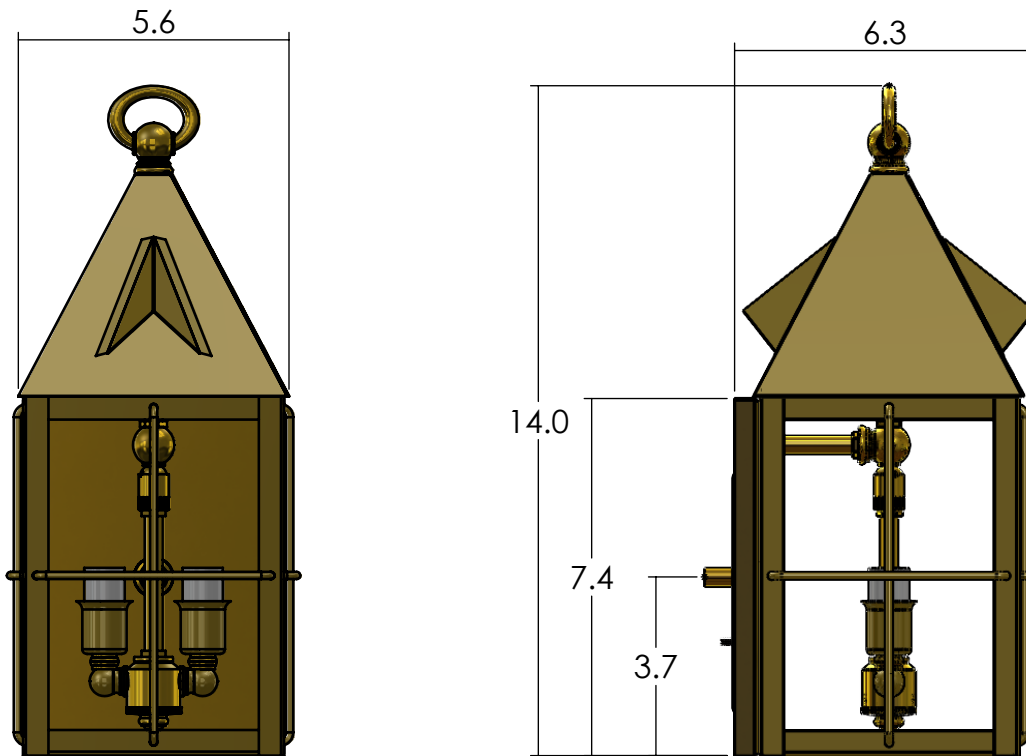

EX-5906-A15

Family: Lancaster Lantern

Fixture: Exterior Wall Light
Mount: Wall

Max per Socket: 60 Watts

Sockets: 2-Candelabra Base

Lantern Width: 6 inch

Durably constructed of solid brass
in your choice of metal finish.