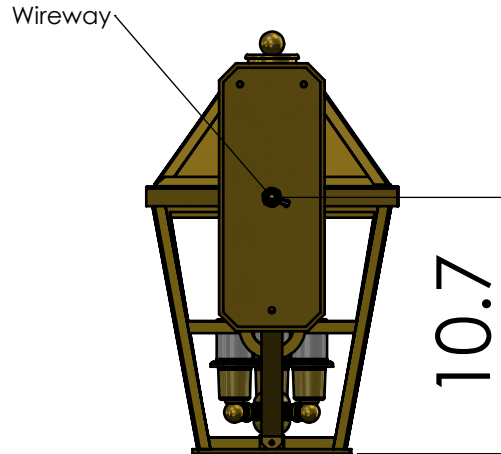

EX-5810-A10

Family: French Normandy Tudor Lantern

Fixture: Exterior Wall Light

Mount: Wall

Max per Socket: 100 Watts

Sockets: 3-Medium Base screw in

Lantern Width: 10 inch

Durably constructed of solid brass in your choice of metal finish.