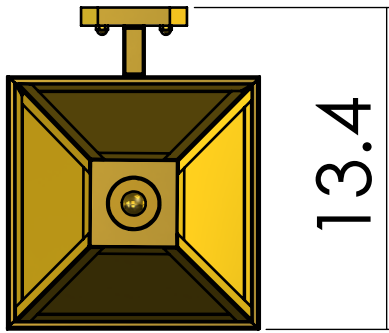

EX-5810-A10

Family: French Normandy Tudor Lantern

Fixture: Exterior Wall Light

Mount: Wall

Max per Socket: 100 Watts

Sockets: 3-Medium Base screw in

Lantern Width: 10 inch

Durably constructed of solid brass in your choice of metal finish.