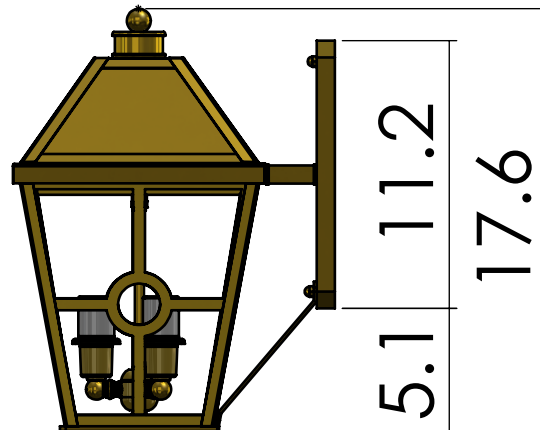

EX-5810-A10

Family: French Normandy Tudor Lantern

Fixture: Exterior Wall Light

Mount: Wall

Max per Socket: 100 Watts

Sockets: 3-Medium Base screw in

Lantern Width: 10 inch

Durably constructed of solid brass in your choice of metal finish.