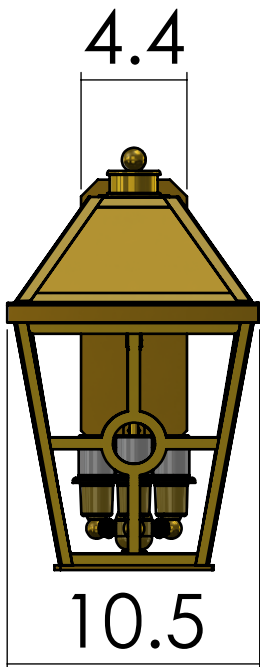

EX-5810-A10

Family: French Normandy Tudor Lantern

Fixture: Exterior Wall Light

Mount: Wall

Max per Socket: 100 Watts

Sockets: 3-Medium Base screw in

Lantern Width: 10 inch

Durably constructed of solid brass in your choice of metal finish.