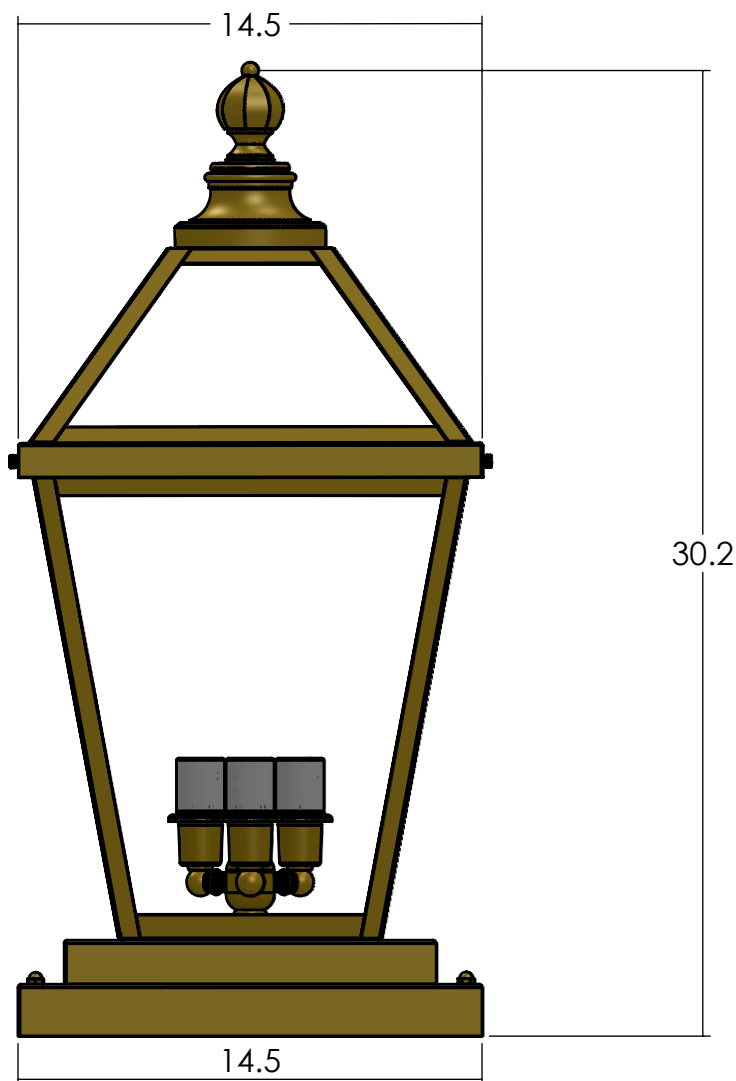

EX-5714-A23-OF

Family: London Lantern

Fixture: Pier Light

Mount: Post and Pier

Max per Socket: 100 Watts

Sockets: 3-Medium Base

Lantern Width: 14 inch

Durably constructed of solid brass in your choice of metal finish.