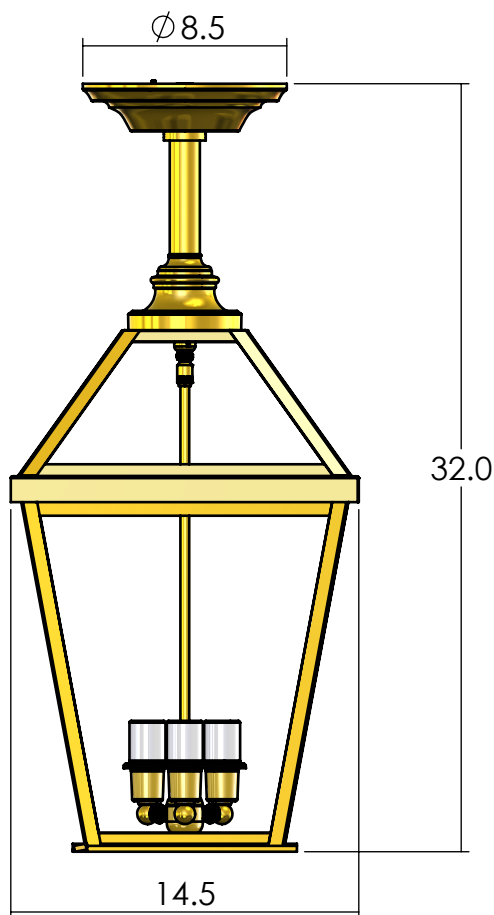

EX-5714-A19

Family: London Lantern

Fixture: Pendant Light

Mount: Ceiling

Max per Socket: 100 Watts

Sockets: 3-Medium Base

Lantern Width: 14 inch

Overall Length: 32 inches

Durably constructed of solid brass in your choice of metal finish.

Made in USA by Brass Light Gallery.

UL listed for exterior or interior location.

Accepts incandescent, CFL, or LED light bulb types.