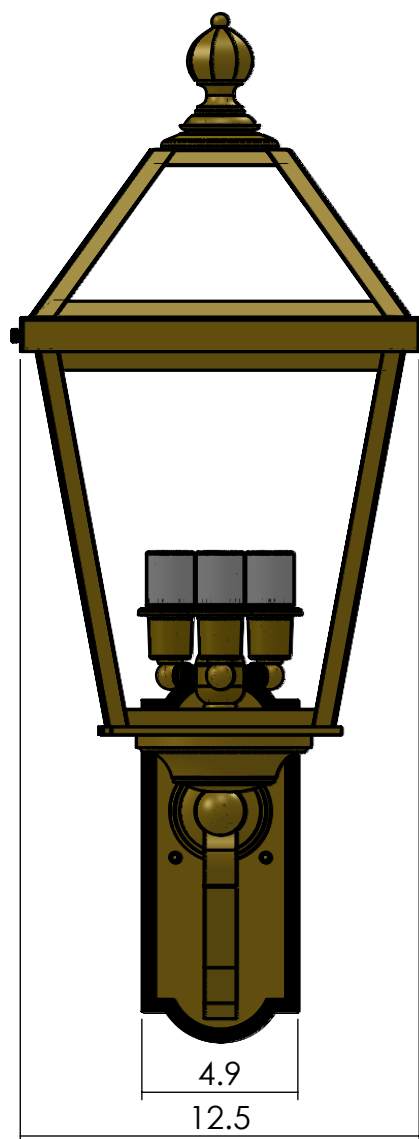

EX-5712-A38-OF

Family: London Lantern

Fixture: Exterior Wall Light

Mount: Wall

Max per Socket: 100 Watts

Sockets: 3-Medium Base

Lantern Width: 12 inch

Durably constructed of solid brass in your choice of metal finish.