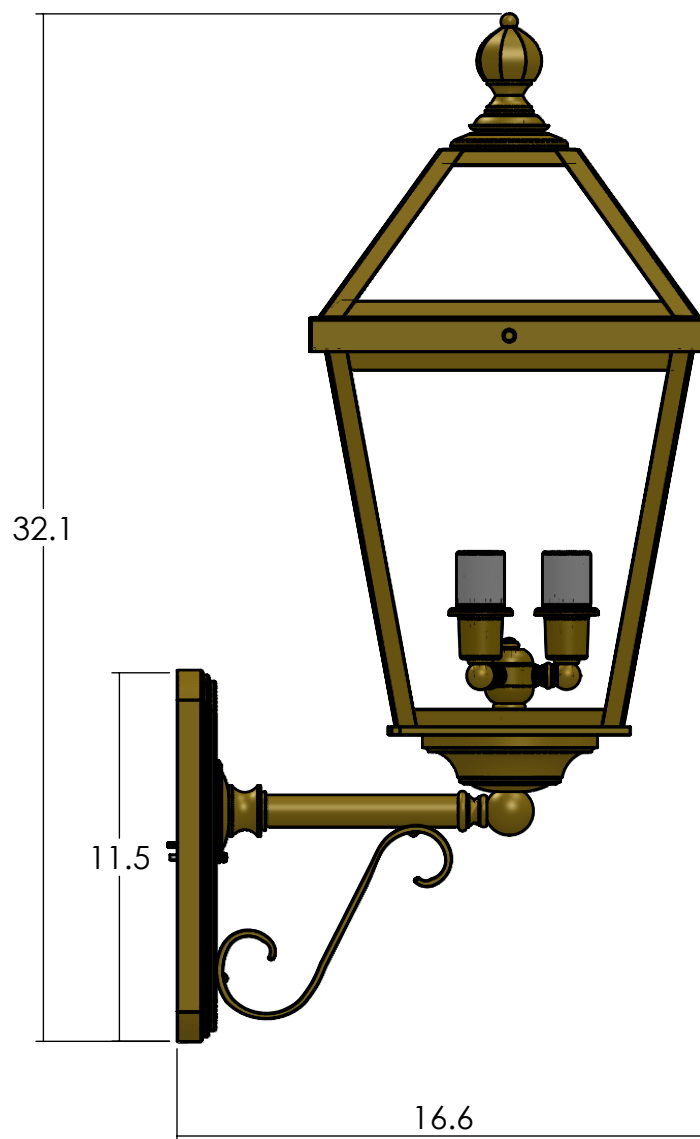

EX-5712-A38-OF

Family: London Lantern

Fixture: Exterior Wall Light

Mount: Wall

Max per Socket: 100 Watts

Sockets: 3-Medium Base

Lantern Width: 12 inch

Durably constructed of solid brass in your choice of metal finish.

Made in USA by Brass Light Gallery.

UL listed for exterior or interior location.

Accepts incandescent, CFL, or LED light bulb types.