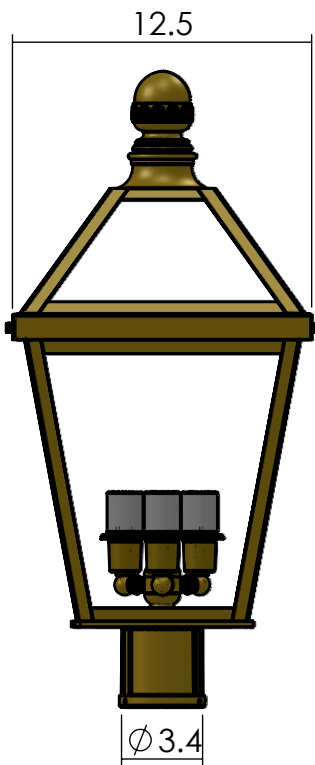

EX-5712-A22-CA

Family: London Lantern

Fixture: Post Light

Mount: Post and Pier

Max per Socket: 100 Watts

Sockets: 3-Medium Base

Lantern Width: 12 inch

Durably constructed of solid brass in your choice of metal finish.