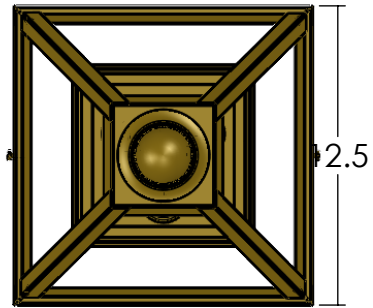

EX-5712-A22-CA

Family: London Lantern

Fixture: Post Light

Mount: Post and Pier

Max per Socket: 100 Watts

Sockets: 3-Medium Base

Lantern Width: 12 inch

Durably constructed of solid brass in your choice of metal finish.