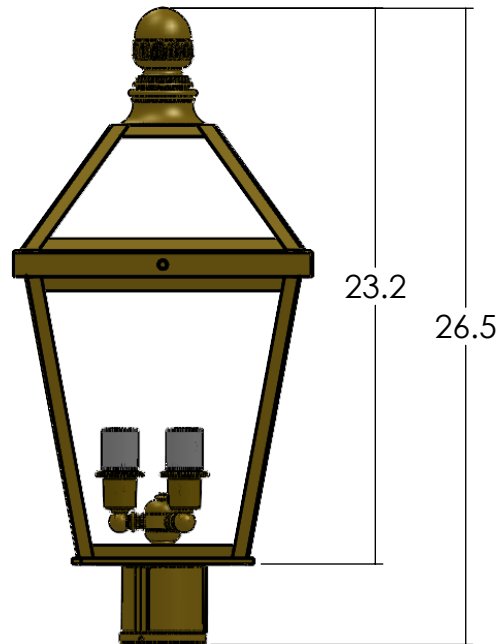

EX-5712-A22-CA

Family: London Lantern

Fixture: Post Light

Mount: Post and Pier

Max per Socket: 100 Watts

Sockets: 3-Medium Base

Lantern Width: 12 inch

Durably constructed of solid brass in your choice of metal finish.