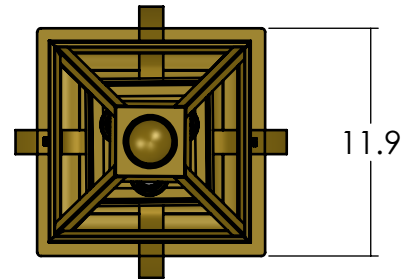

## EX-5710-A43

Family: London Lantern

Fixture: Pier Light

Mount: Post and Pier

Lantern Width: 10 inch

Durably constructed of solid brass in your choice of metal finish.

Made in USA by Brass Light Gallery.

UL listed for exterior location.