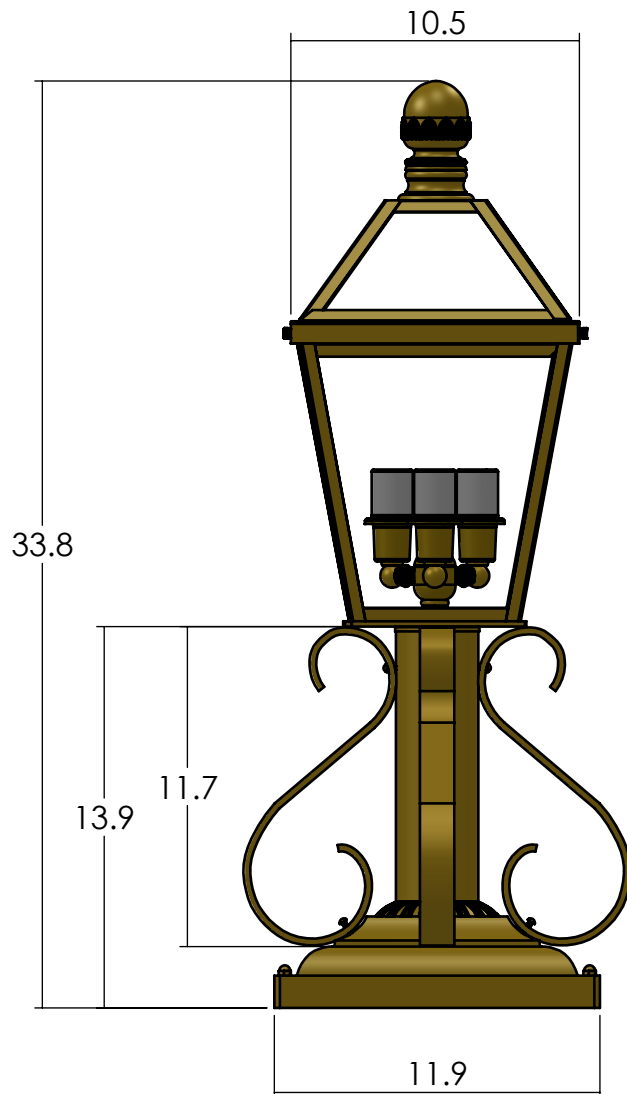

## EX-5710-A43

Family: London Lantern

Fixture: Pier Light

Mount: Post and Pier

Lantern Width: 10 inch

Durably constructed of solid brass in your choice of metal finish.

Made in USA by Brass Light Gallery.

UL listed for exterior location.